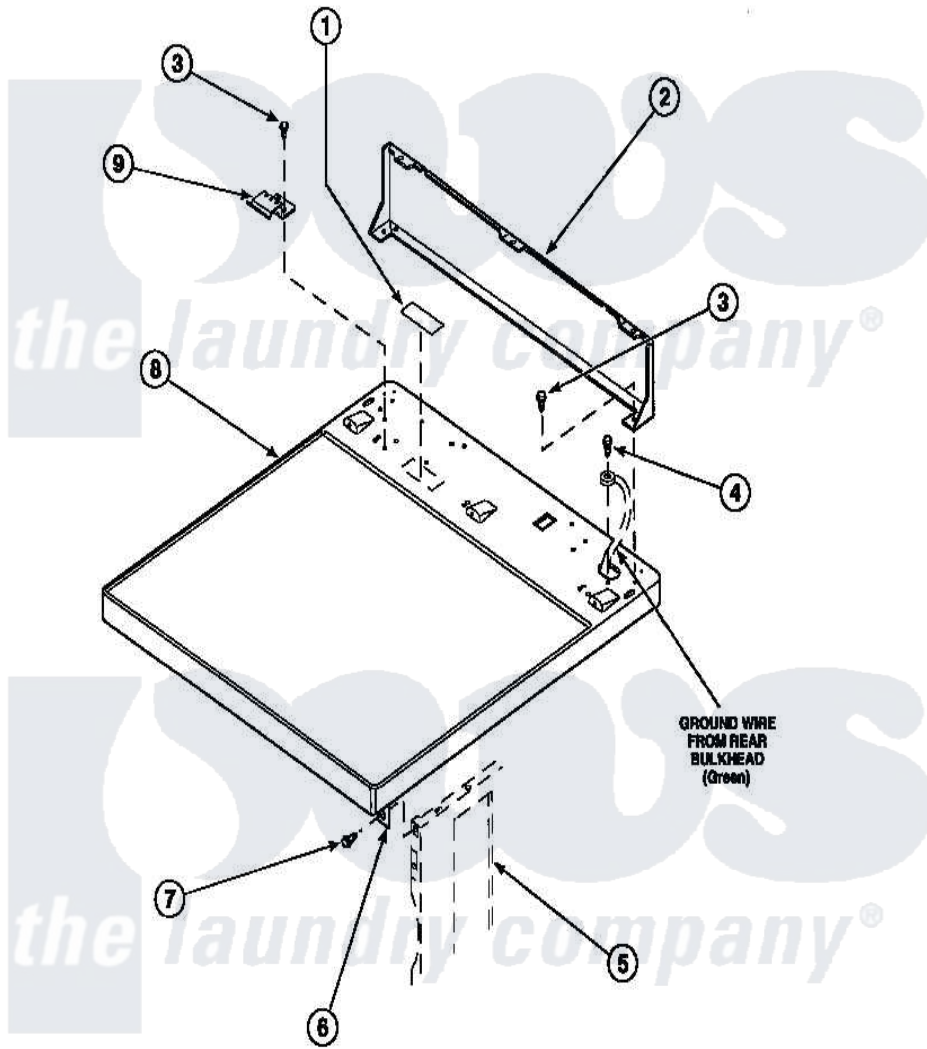

Amana LG8109W2 (BOM: PLG8109W2) 01 - CABINET TOP AND CONTROL HOOD REAR PANEL

Amana [Residential Amana LG8109W2 \(BOM: PLG8109W2\) Dryer Parts](#) Parts Diagram 01 - CABINET TOP AND CONTROL HOOD REAR PANEL
 Click on the part number to view part

Item	Original Part Number	Replaced By	Status	Part Description
1	24903		Not Available	STICKER,DISCONNECT POW
2	500343		Not Available	PANEL,BACK(HOME HOOD)
3	501086	90767		Screw, 8A X 3/8 HeX Washer Head Tapping
4	20530			Screw, 10-24 x 3/8 Hex
5	500001P		Not Available	(ADD LETTER BEFORE "P" IN PART
6	500084	40130801		Bracket, Top Mount
7	33562	27001200		Screw
8	500085P		Not Available	(ADD LETTER L-L, W-W TO PART N
9	501241	Y503876		Clip, Hold Down