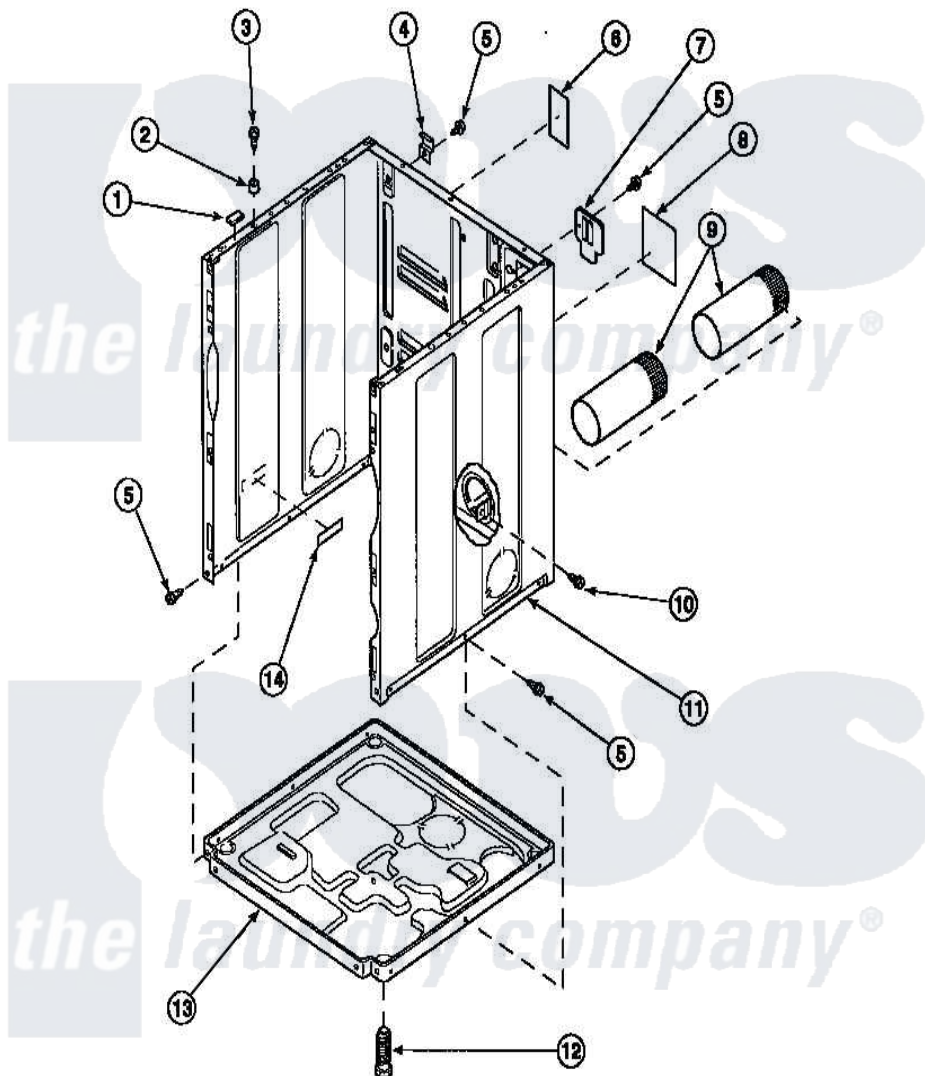

# Amana LG8109W2 (BOM: PLG8109W2) 02 - CABINET, EXHAUST DUCT AND BASE

Amana Residential Amana LG8109W2 (BOM: PLG8109W2) Dryer Parts Parts Diagram 02 - CABINET, EXHAUST DUCT AND BASE

[Click on the part number to view part](#)

Item	Original Part Number	Replaced By	Status	Part Description
1	<a href="#">Y56128</a>			Pad, Bumper
2	56079	<a href="#">505187</a>		Locator, Panel
3	32671	<a href="#">Y014874</a>		Screw, Idler Arm And Sleeve
4	<a href="#">500003</a>			Hinge, Top
5	33562	<a href="#">27001200</a>		Screw
6	500670		Not Available	STICKER NG OR MIXED GA
7	500114	<a href="#">510903</a>		Plate Access Panel
8	501289		Not Available	(ELECTRIC MODELS)
9	500064	<a href="#">505518</a>		Duct, Exhaust
10	501668	<a href="#">503688</a>		Screw, 10B-16 X .34 I
11	500001P		Not Available	(ADD LETTER BEFORE "P" IN PART
12	<a href="#">Y500101</a>			Leg, Leveling
13	<a href="#">500070</a>			Base, Dryer
NI	<a href="#">521P3</a>			Kit, Flex Vent-Display