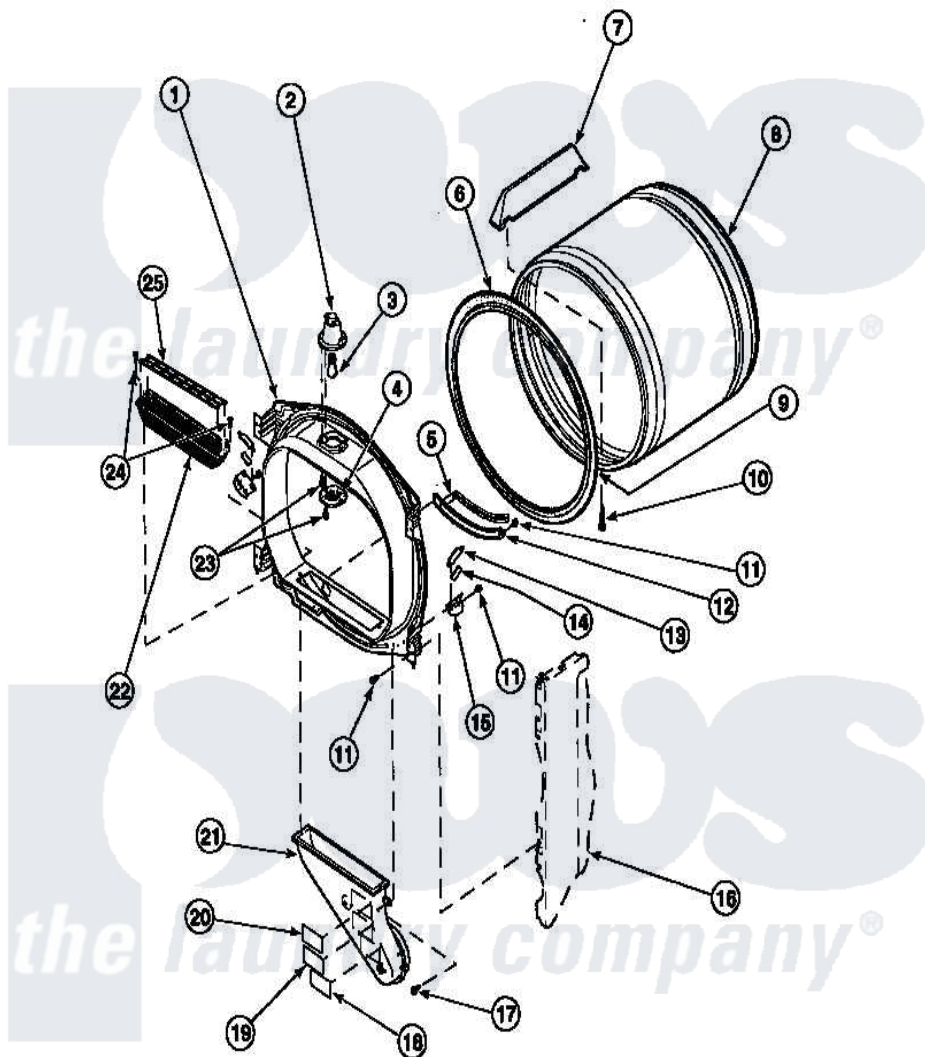

Amana LG8109W2 (BOM: PLG8109W2) 03 - FR BLKHD, AIR DUCT, FELT SEAL & CYLINDER

Amana Residential Amana LG8109W2 (BOM: PLG8109W2) Dryer Parts Parts Diagram 03 - FR BLKHD, AIR DUCT, FELT SEAL & CYLINDER
 Click on the part number to view part

Item	Original Part Number	Replaced By	Status	Part Description
1	500091P			Panel
2	500153		Not Available	CYLINDER LIGHT HOUSING
6	501801	37001132		Seal, Cylinder
7	500022	510102		Baffle- SH
8	500095P		Not Available	ASSY,CYLINDER
9	22506P	511637P		Adh Dow 737 Clr 3 Oz Tube
10	Y62588			Screw, 10BT-12 X 1 Tap
13	Y501676	37001298		Glide- Dry
14	500121	510189		Pad Felt
15	501554	12002090		Bracket
16	500001P		Not Available	(ADD LETTER BEFORE "P" IN PART
17	Y31645	27001200		Screw
18	56259		Not Available	STICKER
19	500049		Not Available	STICKER

21	502231	Not Available	DUCT, HEAT
22	502140P		Filter, Lint Kit
24	500226		Screw, 8b-16 x 5/8 Tap
25	502092		Cover, Lint Filter