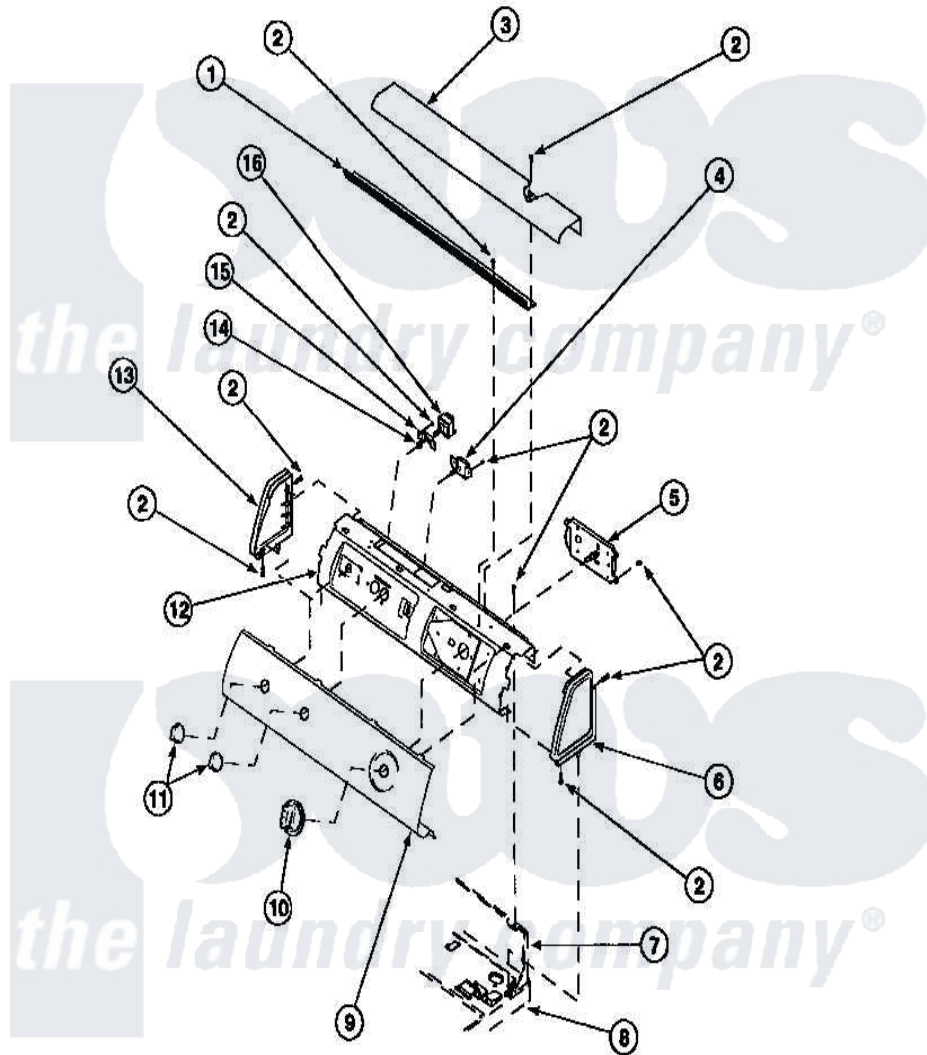

**Amana LG8109W2 (BOM: PLG8109W2) 05 - GRAPHIC PANEL, CONTROL HOOD AND CONTROLS**

Amana Residential Amana LG8109W2 (BOM: PLG8109W2) Dryer Parts Parts Diagram 05 - GRAPHIC PANEL, CONTROL HOOD AND CONTROLS  
 Click on the part number to view part

Item	Original Part Number	Replaced By	Status	Part Description
1	500305		Not Available	DIFFUSER W/OUT HOLE
2	501086	<a href="#">90767</a>		Screw, 8A X 3/8 HeX Washer Head Tapping
3	500303		Not Available	COVER, TOP
6	34817		Not Available	END CAP(RIGHT)
7	500343		Not Available	PANEL,BACK(HOME HOOD)
8	500085P		Not Available	(ADD LETTER L-L, W-W TO PART N
9	502630		Not Available	GRAPHIC PANEL
"	502206		Not Available	GRAPHIC PANEL
10	502220		Not Available	KNOB, TIMER
12	500300		Not Available	BRACKET,CONTROL SUPPORT-MECH
13	34818		Not Available	END CAP(LEFT)