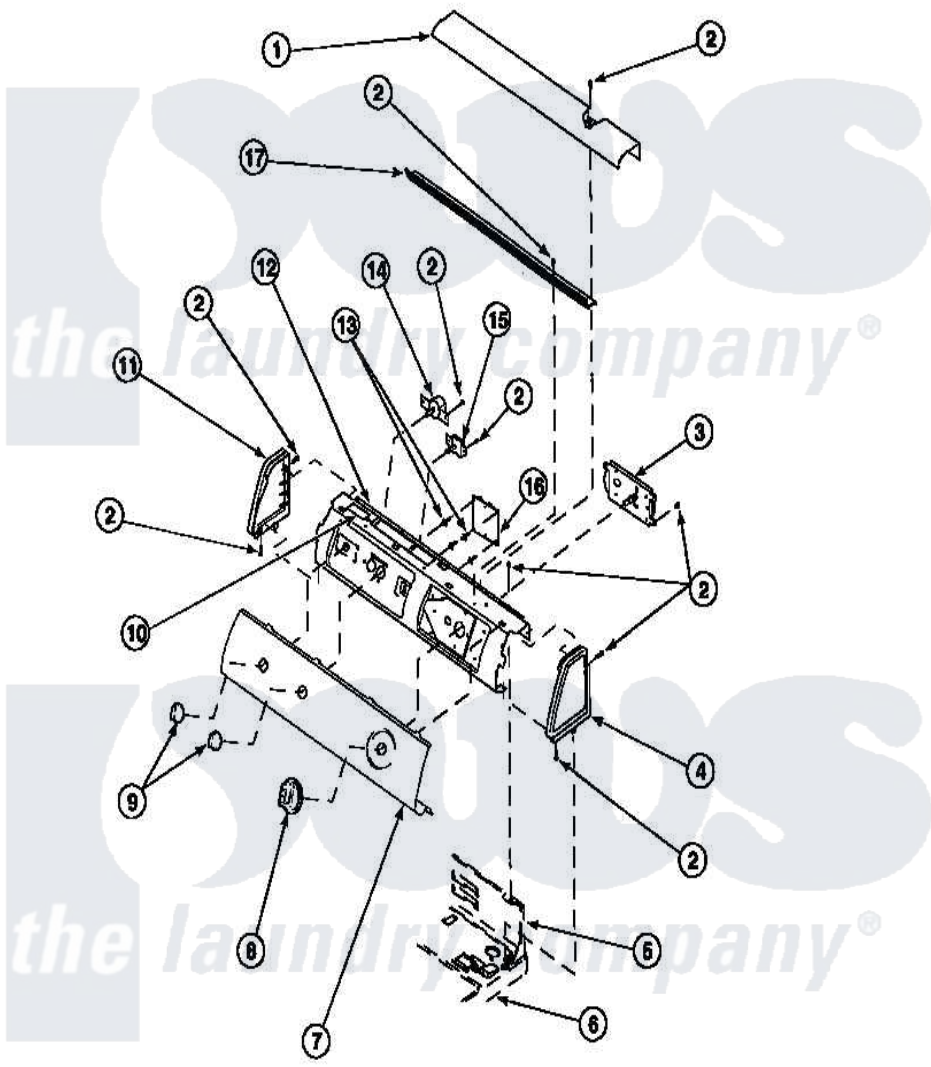

Amana LG8109W2 (BOM: PLG8109W2) 07 - GRAPHIC PANEL, CONTROL HOOD AND CONTROLS

Amana Residential Amana LG8109W2 (BOM: PLG8109W2) Dryer Parts Parts Diagram 07 - GRAPHIC PANEL, CONTROL HOOD AND CONTROLS
 Click on the part number to view part

Item	Original Part Number	Replaced By	Status	Part Description
1	500303		Not Available	COVER, TOP
2	501086	90767		Screw, 8A X 3/8 HeX Washer Head Tapping
3	501881		Not Available	TIMER
4	34817		Not Available	END CAP(RIGHT)
5	500343		Not Available	PANEL, BACK(HOME HOOD)
6	500085P		Not Available	(ADD LETTER L-L, W-W TO PART N
7	503127		Not Available	PANEL, GRAPHICS
8	502220		Not Available	KNOB, TIMER
10	24903		Not Available	STICKER, DISCONNECT POW
11	34818		Not Available	END CAP(LEFT)
12	500300		Not Available	BRACKET, CONTROL SUPPORT-MECH
17	500305		Not Available	DIFFUSER W/OUT HOLE