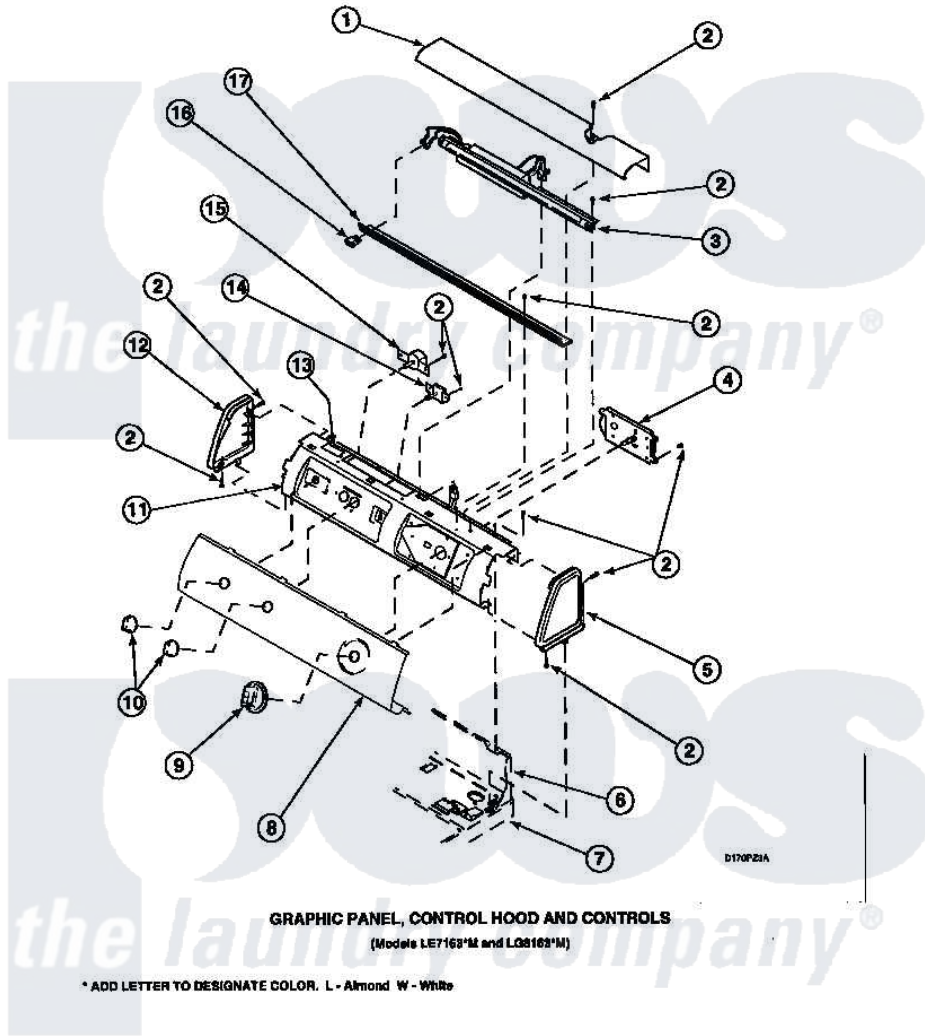

**Amana LG8109W2 (BOM: PLG8109W2) 08 - GRAPHIC PANEL, CONTROL HOOD AND CONTROLS**

RP3200001 (502957) Revision 3 12

Amana Residential Amana LG8109W2 (BOM: PLG8109W2) Dryer Parts Parts Diagram 08 - GRAPHIC PANEL, CONTROL HOOD AND CONTROLS  
Click on the part number to view part

Item	Original Part Number	Replaced By	Status	Part Description
1	500303		Not Available	COVER, TOP
2	501086	<a href="#">90767</a>		Screw, 8A X 3/8 HeX Washer Head Tapping
5	34817		Not Available	END CAP(RIGHT)
6	500343		Not Available	PANEL,BACK(HOME HOOD)
7	500085P		Not Available	(ADD LETTER L-L, W-W TO PART N
9	502220		Not Available	KNOB, TIMER
11	500300		Not Available	BRACKET,CONTROL SUPPORT-MECH
12	34818		Not Available	END CAP(LEFT)
13	24903		Not Available	STICKER,DISCONNECT POW