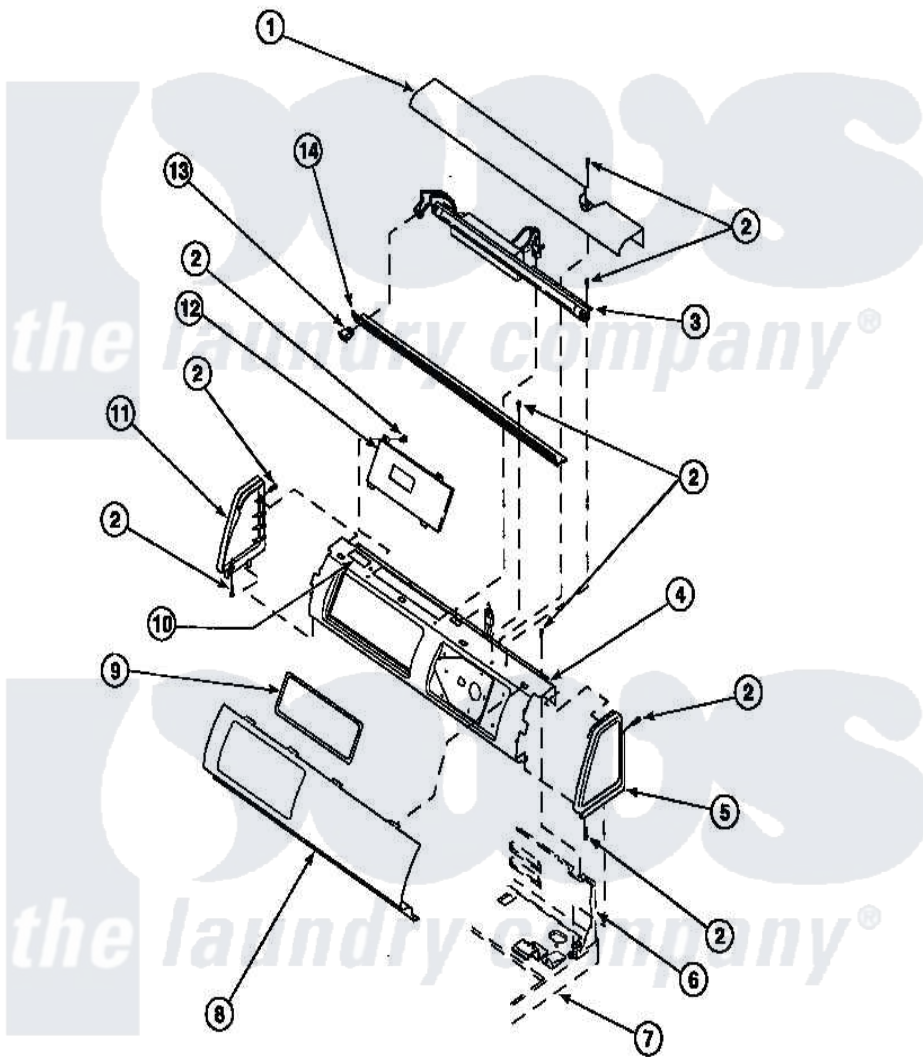

Amana LG8109W2 (BOM: PLG8109W2) 09 - GRAPHIC PANEL, CONTROL HOOD AND CONTROLS

Amana Residential Amana LG8109W2 (BOM: PLG8109W2) Dryer Parts Parts Diagram 09 - GRAPHIC PANEL, CONTROL HOOD AND CONTROLS
 Click on the part number to view part

Item	Original Part Number	Replaced By	Status	Part Description
1	500303		Not Available	COVER, TOP
2	501086	90767		Screw, 8A X 3/8 HeX Washer Head Tapping
5	34817		Not Available	END CAP(RIGHT)
6	500343		Not Available	PANEL,BACK(HOME HOOD)
7	500085P		Not Available	(ADD LETTER L-L, W-W TO PART N
10	24903		Not Available	STICKER,DISCONNECT POW
11	34818		Not Available	END CAP(LEFT)