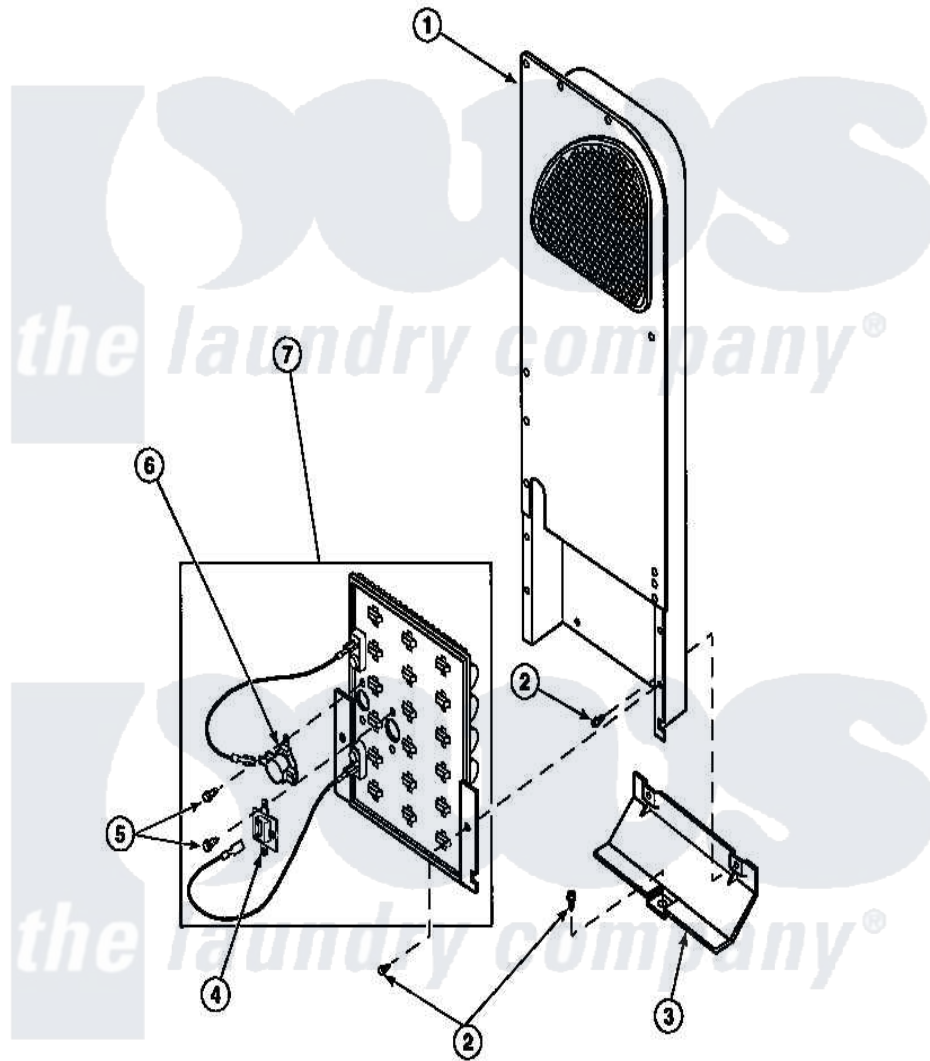

**Amana LG8109W2 (BOM: PLG8109W2) 10 - HEATER BOX ASSY  
ORIGINALLY ON ELEC DRYER**

Amana [Residential Amana LG8109W2 \(BOM: PLG8109W2\) Dryer Parts](#) Parts Diagram 10 - HEATER BOX  
ASSY ORIGINALLY ON ELEC DRYER  
[Click on the part number to view part](#)

Item	Original Part Number	Replaced By	Status	Part Description
1	500179P	<a href="#">503605</a>		Assembly, Heater Duct
2	501668	<a href="#">503688</a>		Screw, 10B-16 X .34 I
3	60952		Not Available	SHIELD,HEAT DUCT
5	23222	<a href="#">3177991</a>		Screw