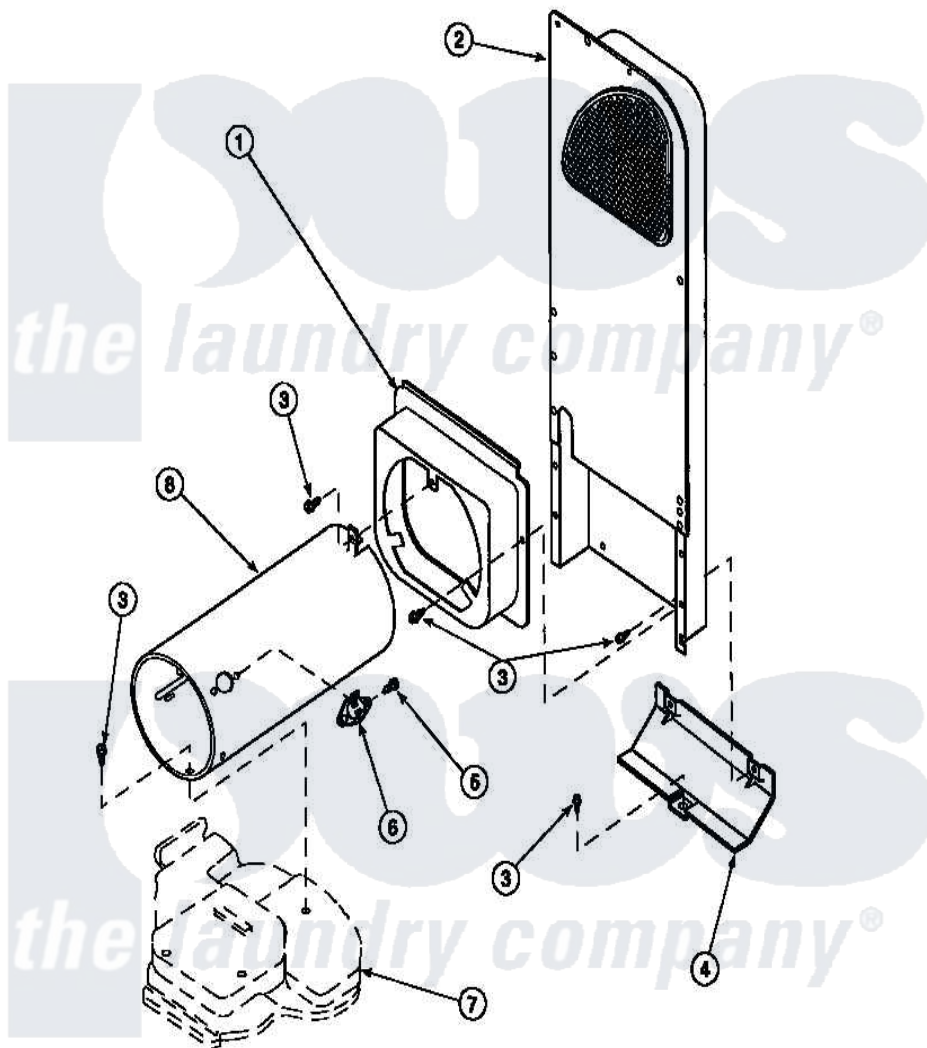

**Amana LG8109W2 (BOM: PLG8109W2) 11 - HEATER BOX ASSY
ORIGINALLY ON GAS DRYER**

Amana [Residential Amana LG8109W2 \(BOM: PLG8109W2\) Dryer Parts](#) Parts Diagram 11 - HEATER BOX
ASSY ORIGINALLY ON GAS DRYER
[Click on the part number to view part](#)

Item	Original Part Number	Replaced By	Status	Part Description
1	500122	510101		Shroud Heat Duct
2	500179P	503605		Assembly, Heater Duct
3	501668	503688		Screw, 10B-16 X .34 I
4	60952		Not Available	SHIELD,HEAT DUCT
5	51782		Not Available	SCREW, 6B-20X5/16
6	Y61886			Thermostat, Limit-Blk
7	500070			Base, Dryer
8	61974		Not Available	BURNER HOUSING