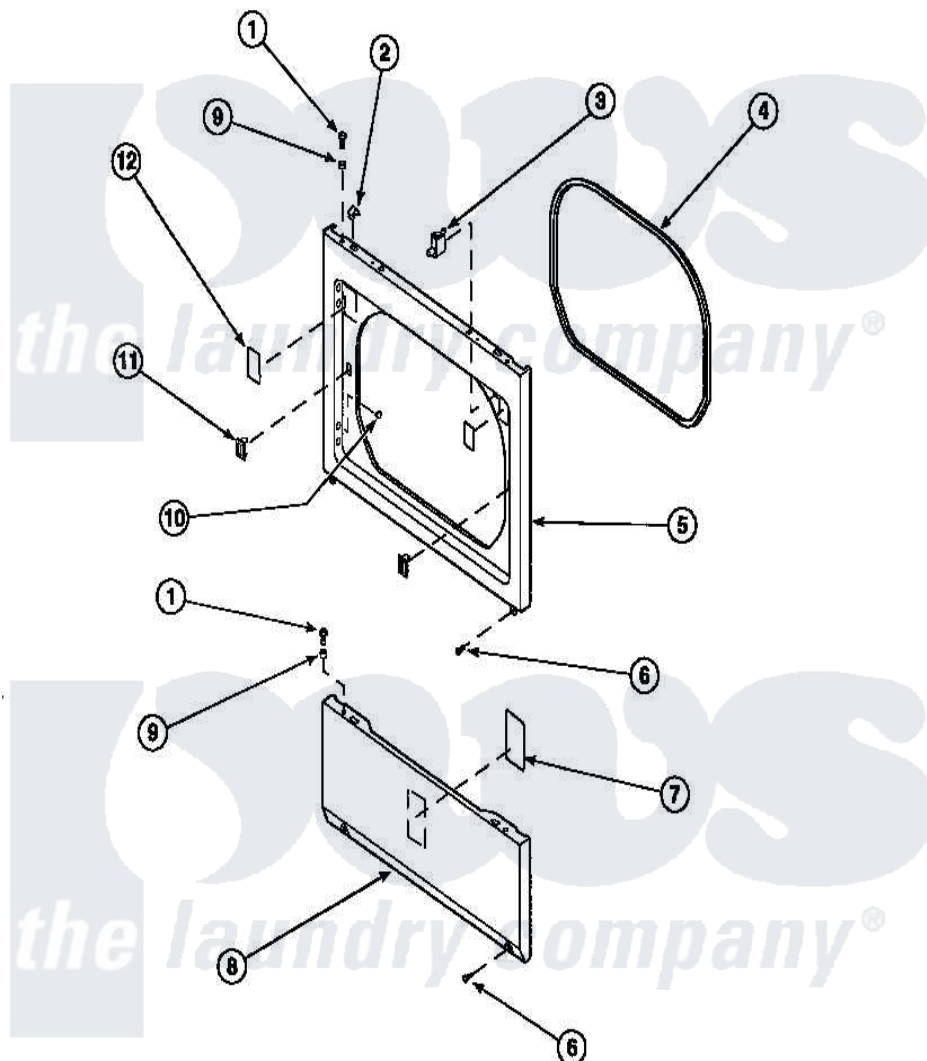

**Amana LG8109W2 (BOM: PLG8109W2) 14 - LOWER ACCESS PANEL, FRONT PANEL AND SEAL**

Amana Residential Amana LG8109W2 (BOM: PLG8109W2) Dryer Parts Parts Diagram 14 - LOWER ACCESS PANEL, FRONT PANEL AND SEAL  
 Click on the part number to view part

Item	Original Part Number	Replaced By	Status	Part Description
1	32671	<a href="#">Y014874</a>		Screw, Idler Arm And Sleeve
2	56080	<a href="#">22001650</a>		Fastener, Spring
3	Y62872	<a href="#">W10169313</a>		Switch-Dor
4	<a href="#">500034</a>			Seal, Front Panel
6	33562	<a href="#">27001200</a>		Screw
7	500670		Not Available	STICKER NG OR MIXED GA
9	56079	<a href="#">505187</a>		Locator, Panel
10	500227	<a href="#">505295</a>		Screw, No.8ab-16 x 3/4 PH
11	54660	<a href="#">LA-1003</a>		Door Catch Kit
12	500281		Not Available	STICKER