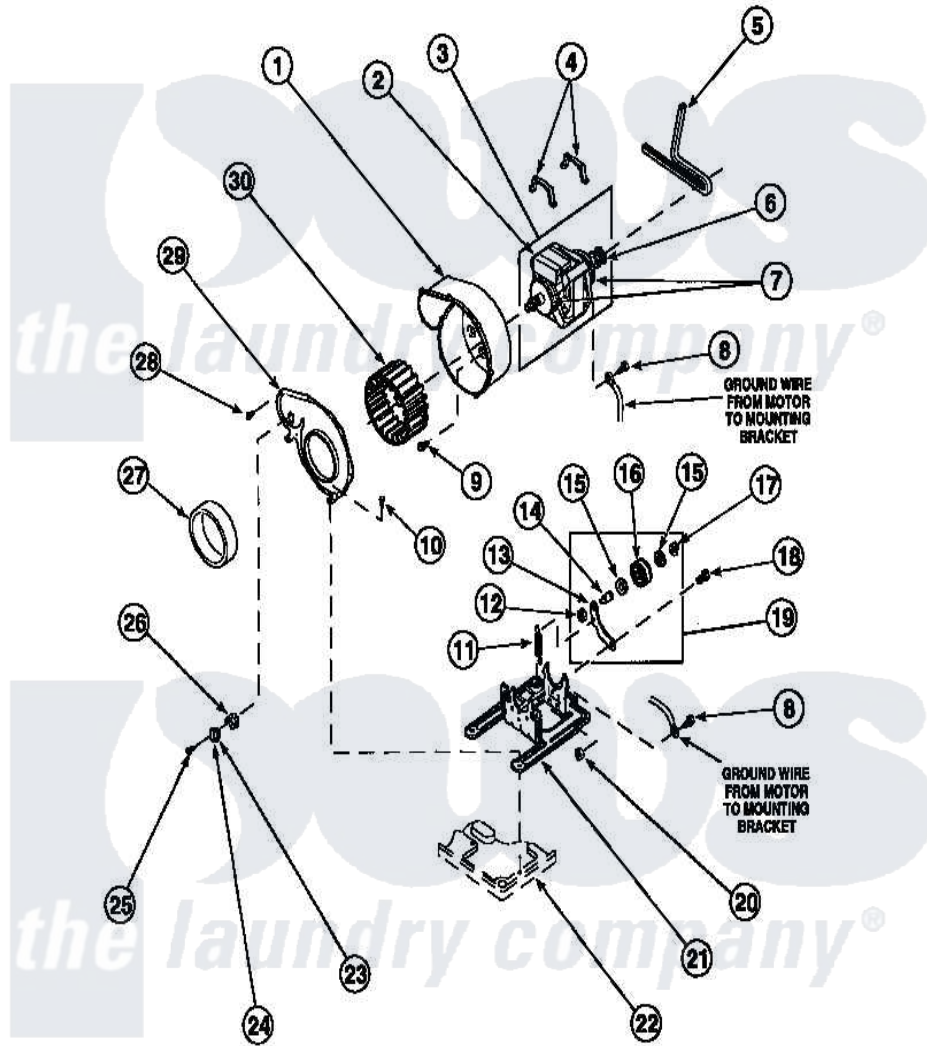

Amana LG8109W2 (BOM: PLG8109W2) 15 - MOTOR, EXHAUST FAN AND BELT

Amana Residential Amana LG8109W2 (BOM: PLG8109W2) Dryer Parts Parts Diagram 15 - MOTOR, EXHAUST FAN AND BELT

Click on the part number to view part

Item	Original Part Number	Replaced By	Status	Part Description
1	56020			Housing, Blower
2	501218		Not Available	MOTOR SWITCH (DOES NOT INCLUDE THERMAL PROT
3	501211	2200376		Motor
4	Y58047	660658		Clamp, Motor Mounting 343481 685441
5	59174	40111201		Belt, Cylinder
6	500011			Pulley, Motor
7	590P3			Motor Hub Ring Kit
8	20530			Screw, 10-24 x 3/8 Hex
9	Y31645	27001200		Screw
10	33562	27001200		Screw
11	56076			Spring, Idler
12	56156	358160		Nut
13	500910	37001144		Assembly- Idler

14	56461		Shaft
15	52549		Washer, 501 ID X3/4 Odx
16	Y54414		Assembly, Wheel And Bearing
17	23748		Ring, Retaining
18	500824		Screw, 1/4-20 Unc Hex
19	500269	37001287	Assembly, Idler Lever/Shaft/Pulley
20	52566	27001225	Nut, Jam Mid Lock 1/4-20
21	500822	503613	Mount, Motor
22	500070		Base, Dryer
24	56410		Thermostat
"	503551		Thermostat, Cycling
"	Y61372		Thermostat
25	23222	3177991	Screw
27	500313		Seal, Blower Housing
28	31260		Screw, No.8 X 3/8 Ind H
29	500078	511969P	Kit Blower Housing And Cover
30	56000	510139P	Assembly Blower Fan Package