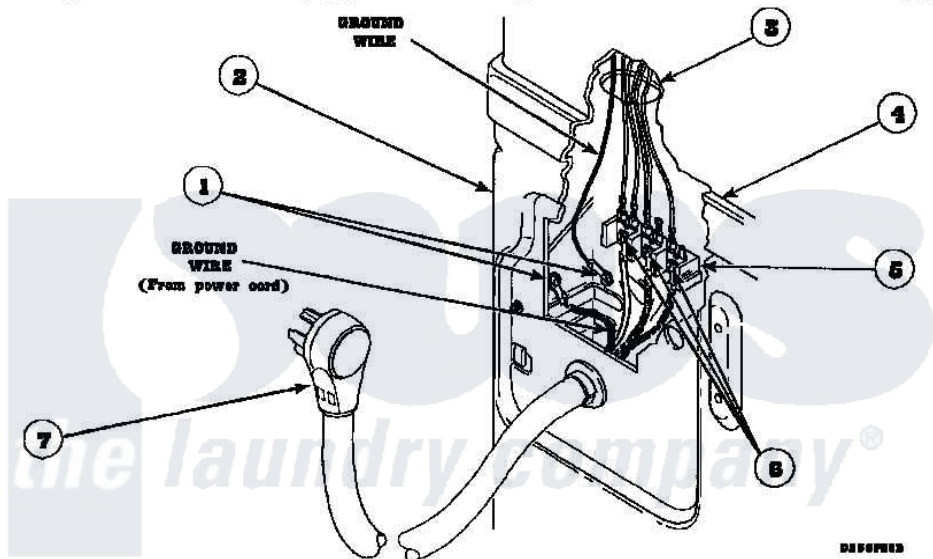

Amana LG8109W2 (BOM: PLG8109W2) 17 - POWER CORDS

Amana Residential Amana LG8109W2 (BOM: PLG8109W2) Dryer Parts Parts Diagram 17 - POWER CORDS
 Click on the part number to view part

Item	Original Part Number	Replaced By	Status	Part Description
1	20530			Screw, 10-24 x 3/8 Hex
2	500001P		Not Available	(ADD LETTER BEFORE "P" IN PART
3	500343		Not Available	PANEL, BACK(HOME HOOD)
4	500085P		Not Available	(ADD LETTER L-L, W-W TO PART N
6	Y61199	3400094		Screw, 10-32 X 3/8