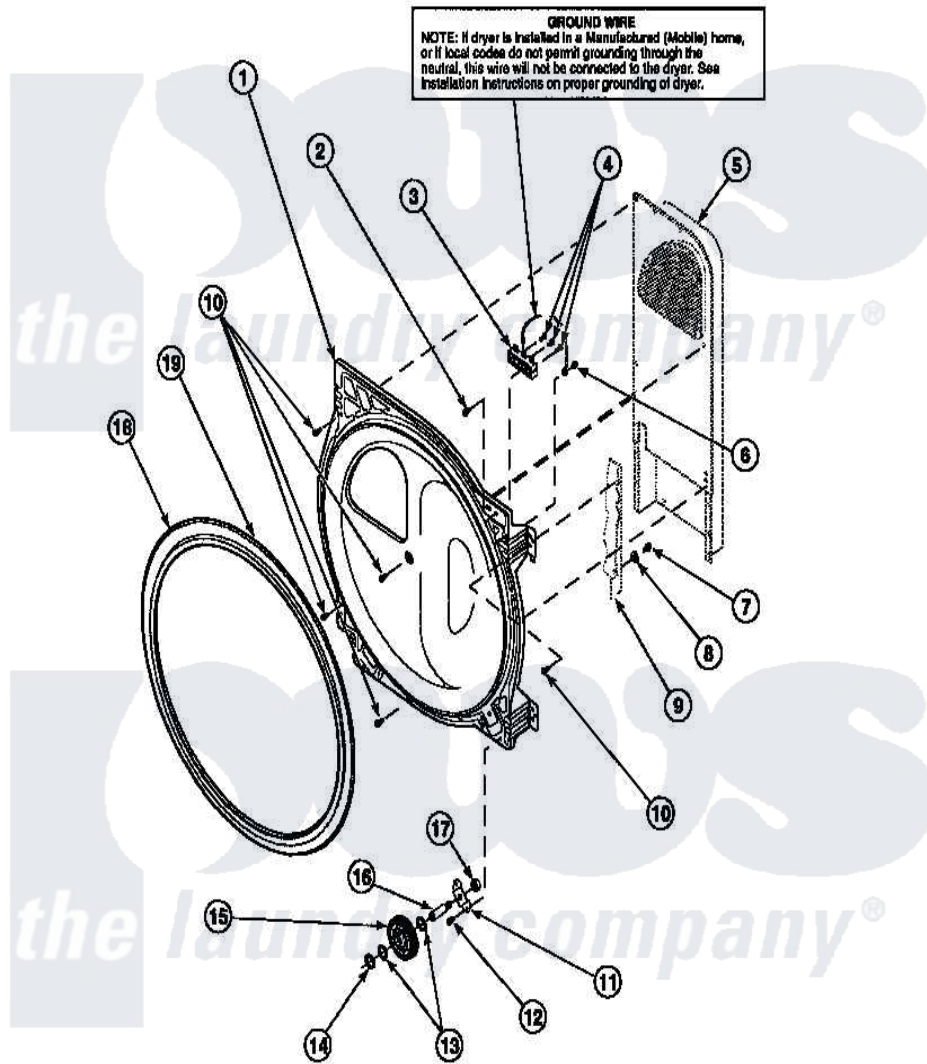

**Amana LG8109W2 (BOM: PLG8109W2) 19 - REAR
BLKHD/SEAL/CYLINDER ROLLER/TERM BLK**

Amana Residential Amana LG8109W2 (BOM: PLG8109W2) Dryer Parts Parts Diagram 19 - REAR
BLKHD/SEAL/CYLINDER ROLLER/TERM BLK
Click on the part number to view part

Item	Original Part Number	Replaced By	Status	Part Description
1	502617		Not Available	REAR BULKHEAD
"	Y501154		Not Available	ASSY, BULKHEAD
4	Y61199	3400094		Screw, 10-32 X 3/8
5	500179P	503605		Assembly, Heater Duct
6	20530			Screw, 10-24 x 3/8 Hex
7	20530			Screw, 10-24 x 3/8 Hex
8	51474		Not Available	WASHER, 13/64IDX1/2ODX.
9	500001P		Not Available	(ADD LETTER BEFORE "P" IN PART
10	501668	503688		Screw, 10B-16 X .34 I
11	500062	40113601		Assembly, Roller Brkt
12	501668	503688		Screw, 10B-16 X .34 I
13	52549			Washer, 501 ID X3/4 Odx
14	23748			Ring, Retaining
15	500214P	37001042		Assembly, Cylinder Roller

16

[56461](#)

Shaft

17

56156

[358160](#)

Nut

18

501801

[37001132](#)

Seal, Cylinder

19

22506P

[511637P](#)

Adh Dow 737 Clr 3 Oz Tube