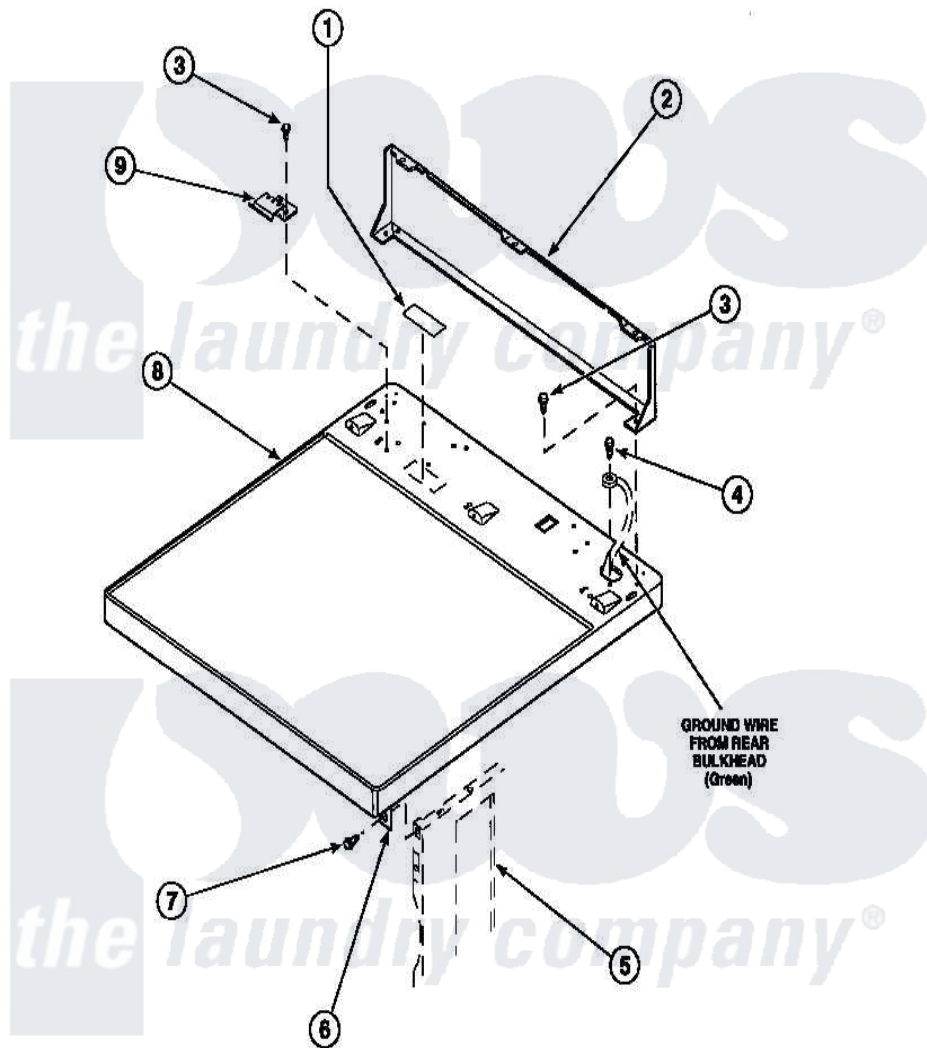

Amana LG8111LB (BOM: PLG8111LB) 01 - CABINET TOP AND CONTROL HOOD REAR PANEL

Amana [Residential Amana LG8111LB \(BOM: PLG8111LB\) Dryer Parts](#) Parts Diagram 01 - CABINET TOP AND CONTROL HOOD REAR PANEL
 Click on the part number to view part

Item	Original Part Number	Replaced By	Status	Part Description
1	24903		Not Available	STICKER,DISCONNECT POW
2	500343		Not Available	PANEL,BACK(HOME HOOD)
3	501086	90767		Screw, 8A X 3/8 HeX Washer Head Tapping
4	20530			Screw, 10-24 x 3/8 Hex
5	500001P		Not Available	(ADD LETTER BEFORE "P" IN PART
6	500084	40130801		Bracket, Top Mount
7	33562	27001200		Screw
8	500085P		Not Available	(ADD LETTER L-L, W-W TO PART N
9	501241	Y503876		Clip, Hold Down