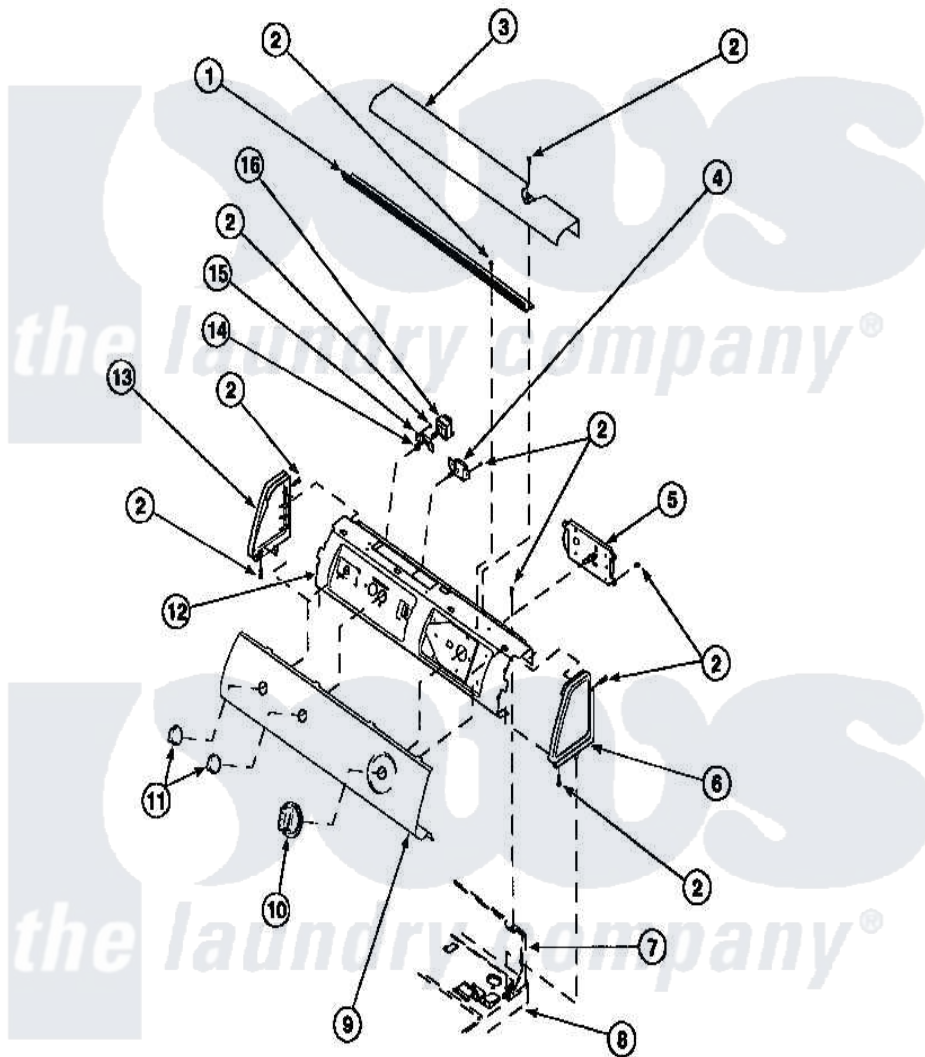

# Amana LG8111LB (BOM: PLG8111LB) 05 - GRAPHIC PANEL, CONTROL HOOD AND CONTROLS

Amana [Residential Amana LG8111LB \(BOM: PLG8111LB\) Dryer Parts](#) Parts Diagram 05 - GRAPHIC PANEL, CONTROL HOOD AND CONTROLS  
 Click on the part number to view part

Item	Original Part Number	Replaced By	Status	Part Description
1	500305		Not Available	DIFFUSER W/OUT HOLE
2	501086	<a href="#">90767</a>		Screw, 8A X 3/8 HeX Washer Head Tapping
3	500302		Not Available	COVER, TOP
4	<a href="#">500823</a>			Signal, Rotary
5	<a href="#">502963</a>			Timer, 3 Cycle
6	34815		Not Available	PANEL, END R.H. (BLK)
7	500343		Not Available	PANEL, BACK(HOME HOOD)
8	500085P		Not Available	(ADD LETTER L-L, W-W TO PART N
9	502206		Not Available	GRAPHIC PANEL
"	502211		Not Available	PANEL, GRAPHICS
"	502630		Not Available	GRAPHIC PANEL
10	500311	<a href="#">502220W</a>		Knob, Timer
11	<a href="#">34847</a>			Assembly, Knob-Rotary

12	500300	Not Available	BRACKET,CONTROL SUPPORT-MECH
13	<a href="#">34816</a>		Panel, End
14	57584	Not Available	NUT
15	<a href="#">59704</a>		Bracket, Switch Mount
16	Y61511	Not Available	SWITCH,FABRIC SELECTOR