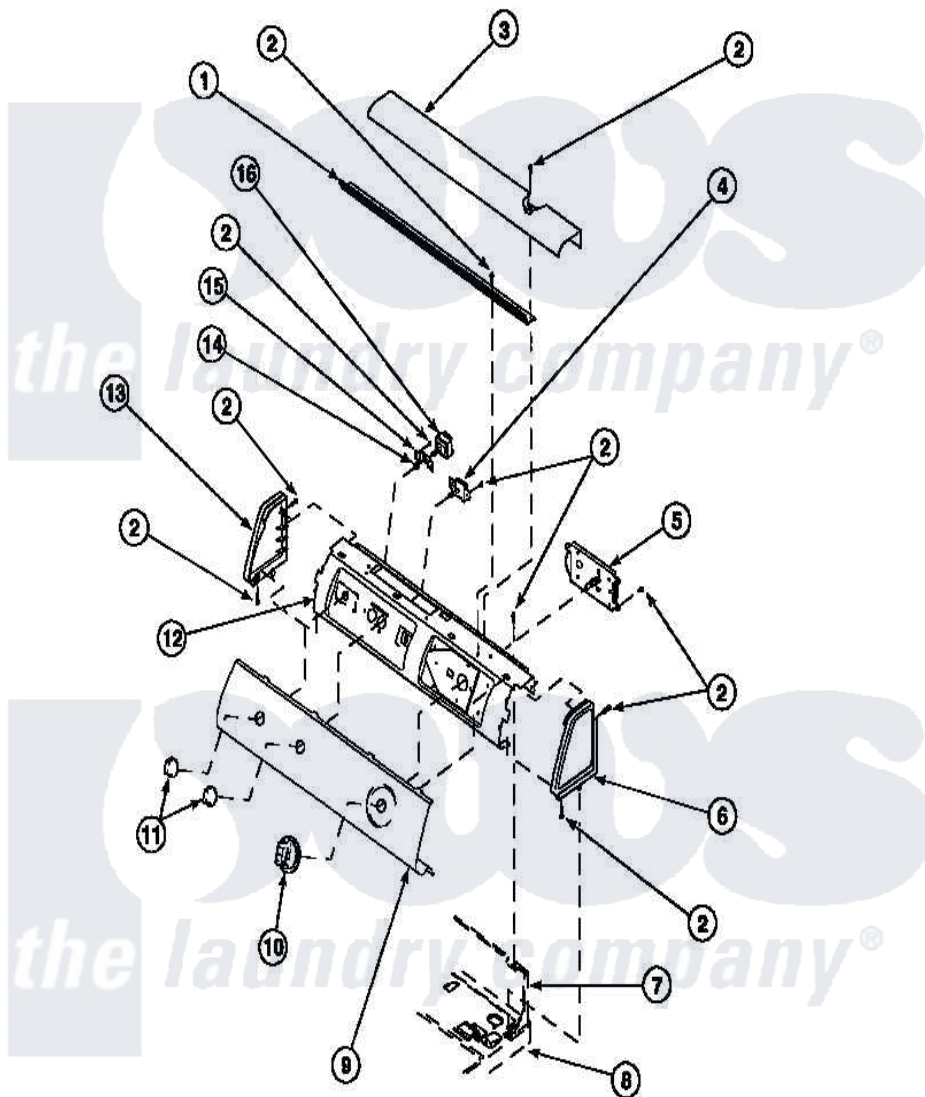

# Amana LG8111LB (BOM: PLG8111LB) 06 - GRAPHIC PANEL, CONTROL HOOD AND CONTROLS

Amana [Residential Amana LG8111LB \(BOM: PLG8111LB\) Dryer Parts](#) Parts Diagram 06 - GRAPHIC PANEL, CONTROL HOOD AND CONTROLS  
 Click on the part number to view part

Item	Original Part Number	Replaced By	Status	Part Description
1	500305		Not Available	DIFFUSER W/OUT HOLE
2	501086	<a href="#">90767</a>		Screw, 8A X 3/8 HeX Washer Head Tapping
3	500302		Not Available	COVER, TOP
4	<a href="#">500823</a>			Signal, Rotary
5	501881		Not Available	TIMER
6	34815		Not Available	PANEL, END R.H. (BLK)
7	500343		Not Available	PANEL, BACK(HOME HOOD)
8	500085P		Not Available	(ADD LETTER L-L, W-W TO PART N
10	500311	<a href="#">502220W</a>		Knob, Timer
11	<a href="#">34847</a>			Assembly, Knob-Rotary
12	500300		Not Available	BRACKET, CONTROL SUPPORT-MECH
13	<a href="#">34816</a>			Panel, End
14	57584		Not Available	NUT