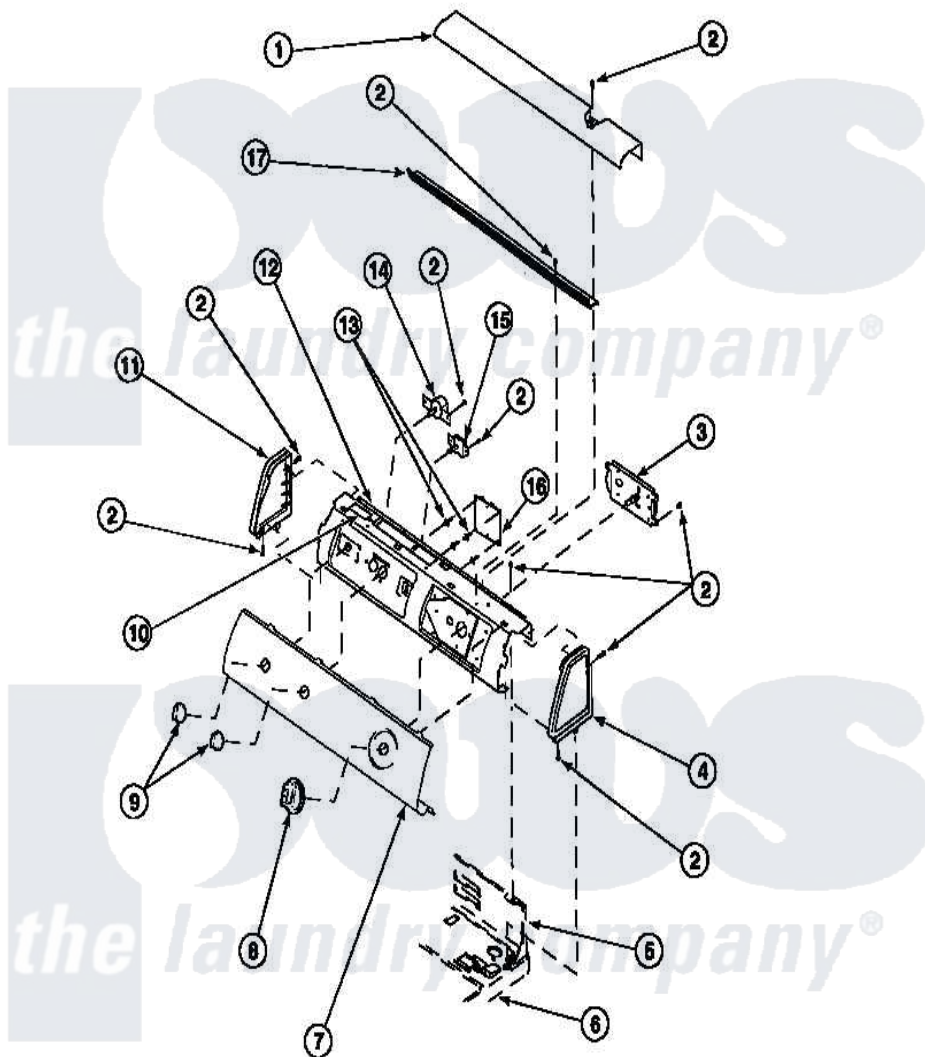

Amana LG8111LB (BOM: PLG8111LB) 07 - GRAPHIC PANEL, CONTROL HOOD AND CONTROLS

Amana [Residential Amana LG8111LB \(BOM: PLG8111LB\) Dryer Parts](#) Parts Diagram 07 - GRAPHIC PANEL, CONTROL HOOD AND CONTROLS
 Click on the part number to view part

Item	Original Part Number	Replaced By	Status	Part Description
1	500302		Not Available	COVER, TOP
2	501086	90767		Screw, 8A X 3/8 HeX Washer Head Tapping
3	501881		Not Available	TIMER
4	34815		Not Available	PANEL, END R.H. (BLK)
5	500343		Not Available	PANEL, BACK(HOME HOOD)
6	500085P		Not Available	(ADD LETTER L-L, W-W TO PART N
8	500311	502220W		Knob, Timer
9	34847			Assembly, Knob-Rotary
10	24903		Not Available	STICKER, DISCONNECT POW
11	34816			Panel, End
12	500300		Not Available	BRACKET, CONTROL SUPPORT-MECH
15	500823			Signal, Rotary