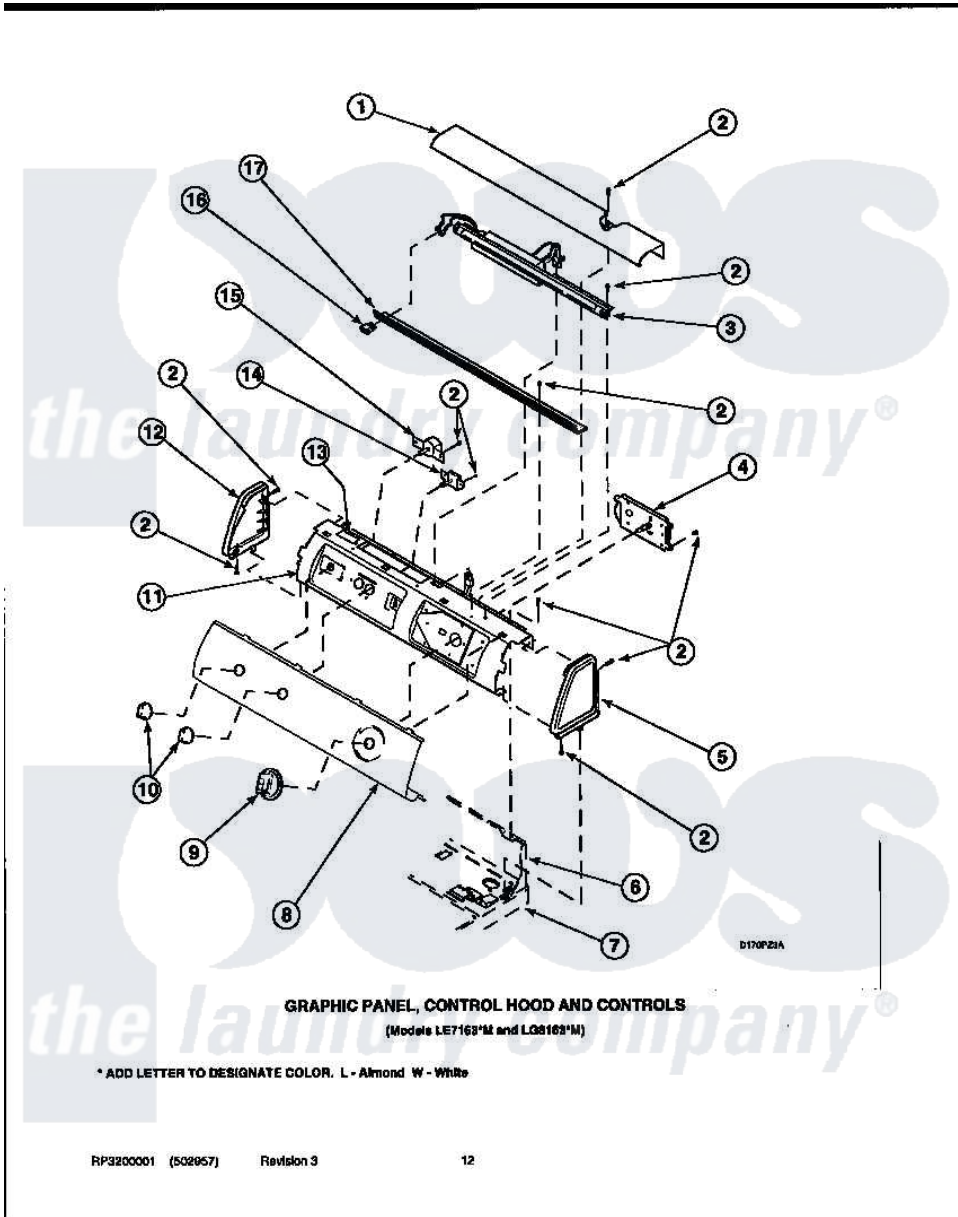

Amana LG8111LB (BOM: PLG8111LB) 08 - GRAPHIC PANEL, CONTROL HOOD AND CONTROLS

Amana [Residential Amana LG8111LB \(BOM: PLG8111LB\) Dryer Parts](#) Parts Diagram 08 - GRAPHIC PANEL, CONTROL HOOD AND CONTROLS
 Click on the part number to view part

Item	Original Part Number	Replaced By	Status	Part Description
2	501086	90767		Screw, 8A X 3/8 HeX Washer Head Tapping
6	500343		Not Available	PANEL,BACK(HOME HOOD)
7	500085P		Not Available	(ADD LETTER L-L, W-W TO PART N
11	500300		Not Available	BRACKET,CONTROL SUPPORT-MECH
13	24903		Not Available	STICKER,DISCONNECT POW
14	500823			Signal, Rotary