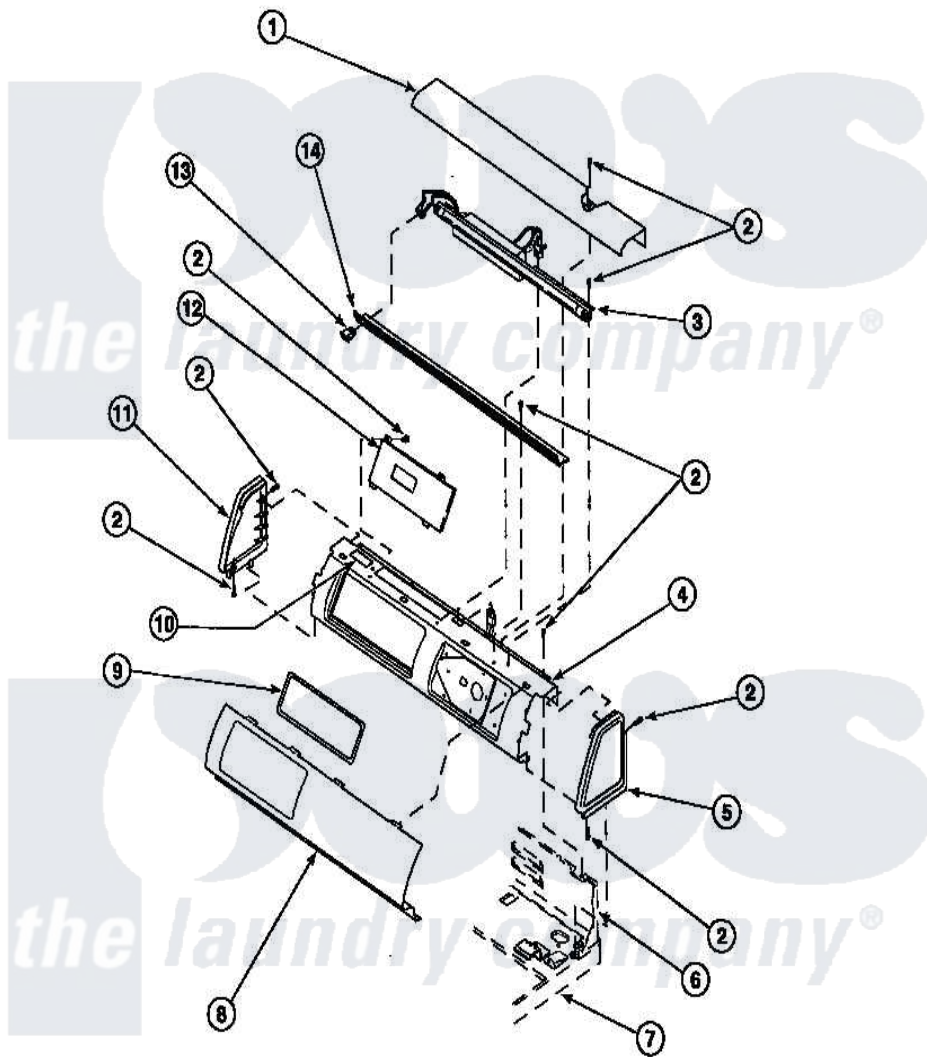

Amana LG8111LB (BOM: PLG8111LB) 09 - GRAPHIC PANEL, CONTROL HOOD AND CONTROLS

Amana [Residential Amana LG8111LB \(BOM: PLG8111LB\) Dryer Parts](#) Parts Diagram 09 - GRAPHIC PANEL, CONTROL HOOD AND CONTROLS
 Click on the part number to view part

Item	Original Part Number	Replaced By	Status	Part Description
2	501086	90767		Screw, 8A X 3/8 HeX Washer Head Tapping
6	500343		Not Available	PANEL,BACK(HOME HOOD)
7	500085P		Not Available	(ADD LETTER L-L, W-W TO PART N
10	24903		Not Available	STICKER,DISCONNECT POW