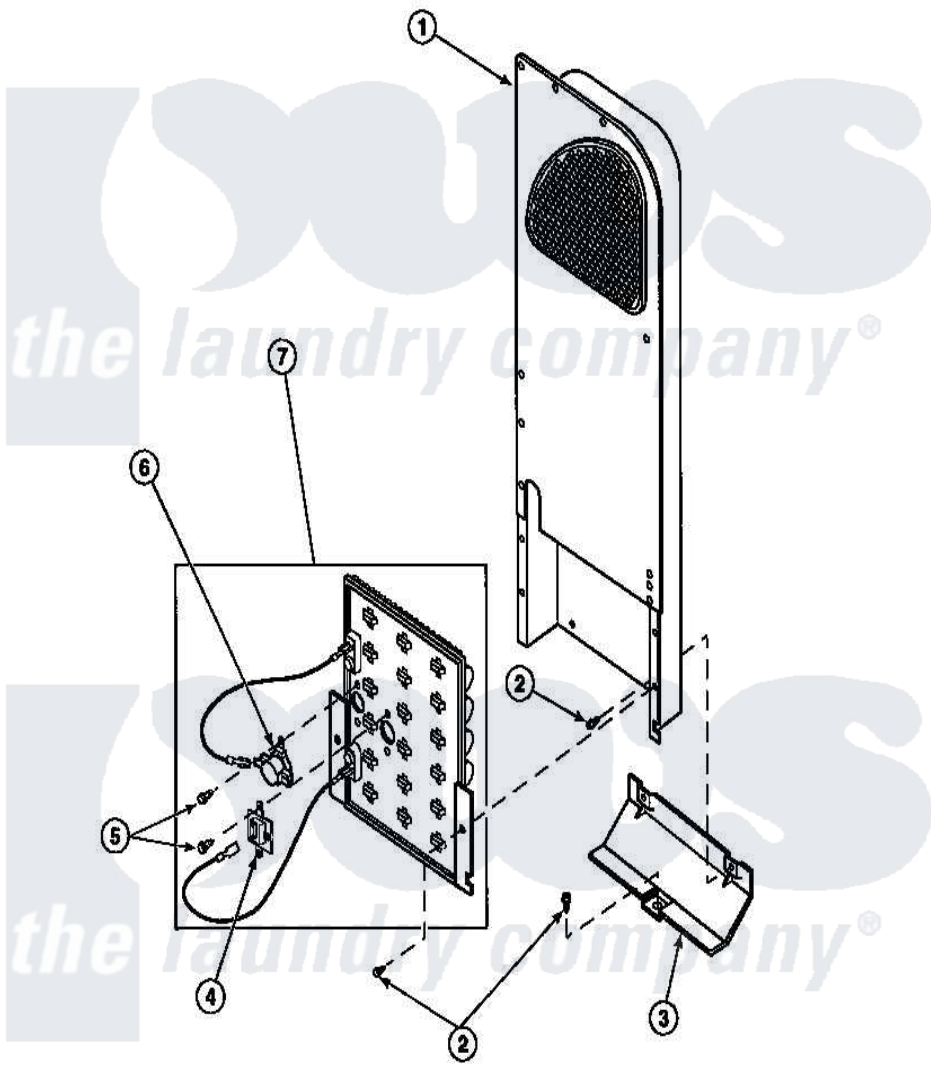

**Amana LG8111LB (BOM: PLG8111LB) 10 - HEATER BOX ASSY
ORIGINALLY ON ELEC DRYER**

Amana Residential Amana LG8111LB (BOM: PLG8111LB) Dryer Parts Parts Diagram 10 - HEATER BOX ASSY
ORIGINALLY ON ELEC DRYER
Click on the part number to view part

| Item | Original Part Number | Replaced By | Status | Part Description |
|------|----------------------|-------------------------|---------------|-----------------------|
| 1 | 500179P | 503605 | | Assembly, Heater Duct |
| 2 | 501668 | 503688 | | Screw, 10B-16 X .34 I |
| 3 | 60952 | | Not Available | SHIELD,HEAT DUCT |
| 5 | 23222 | 3177991 | | Screw |