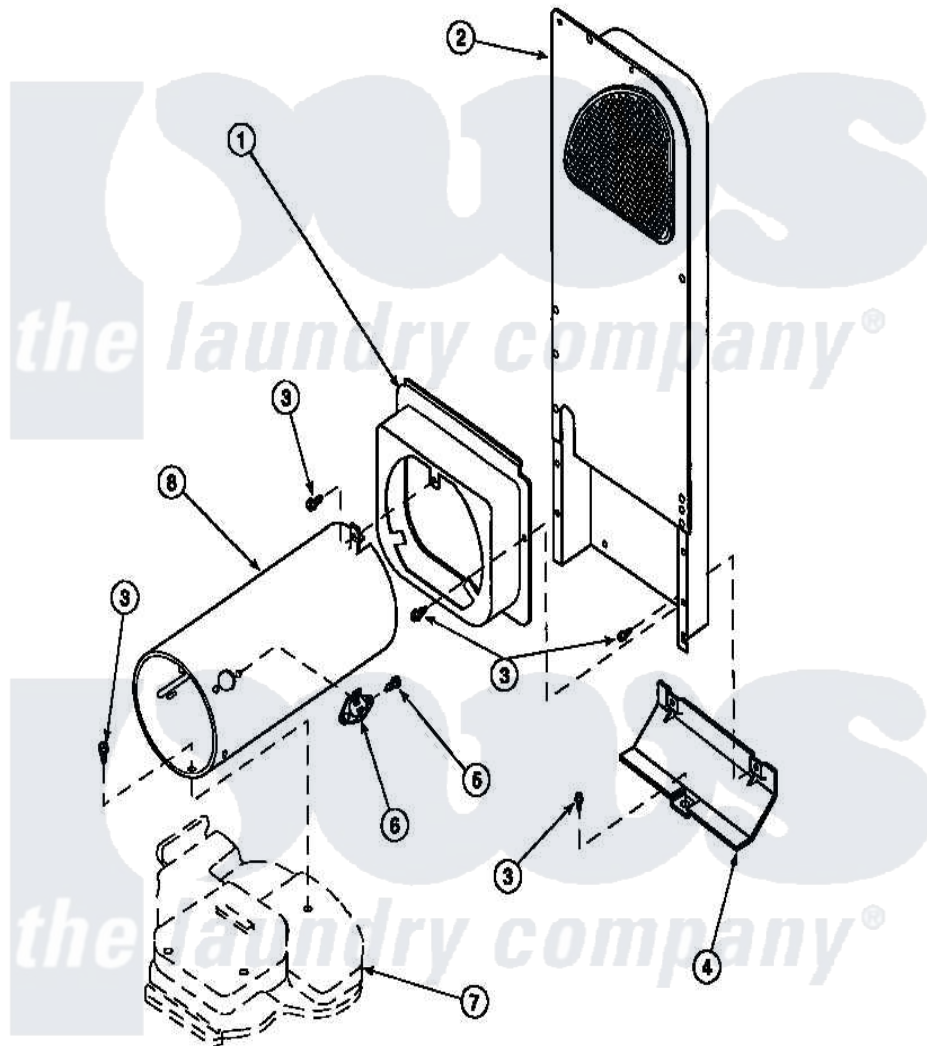

**Amana LG8111LB (BOM: PLG8111LB) 11 - HEATER BOX ASSY  
ORIGINALLY ON GAS DRYER**

Amana Residential Amana LG8111LB (BOM: PLG8111LB) Dryer Parts Parts Diagram 11 - HEATER BOX ASSY  
ORIGINALLY ON GAS DRYER  
Click on the part number to view part

Item	Original Part Number	Replaced By	Status	Part Description
1	500122	<a href="#">510101</a>		Shroud Heat Duct
2	500179P	<a href="#">503605</a>		Assembly, Heater Duct
3	501668	<a href="#">503688</a>		Screw, 10B-16 X .34 I
4	60952		Not Available	SHIELD,HEAT DUCT
5	51782		Not Available	SCREW, 6B-20X5/16
6	<a href="#">Y61886</a>			Thermostat, Limit-Blk
7	<a href="#">500070</a>			Base, Dryer
8	61974		Not Available	BURNER HOUSING