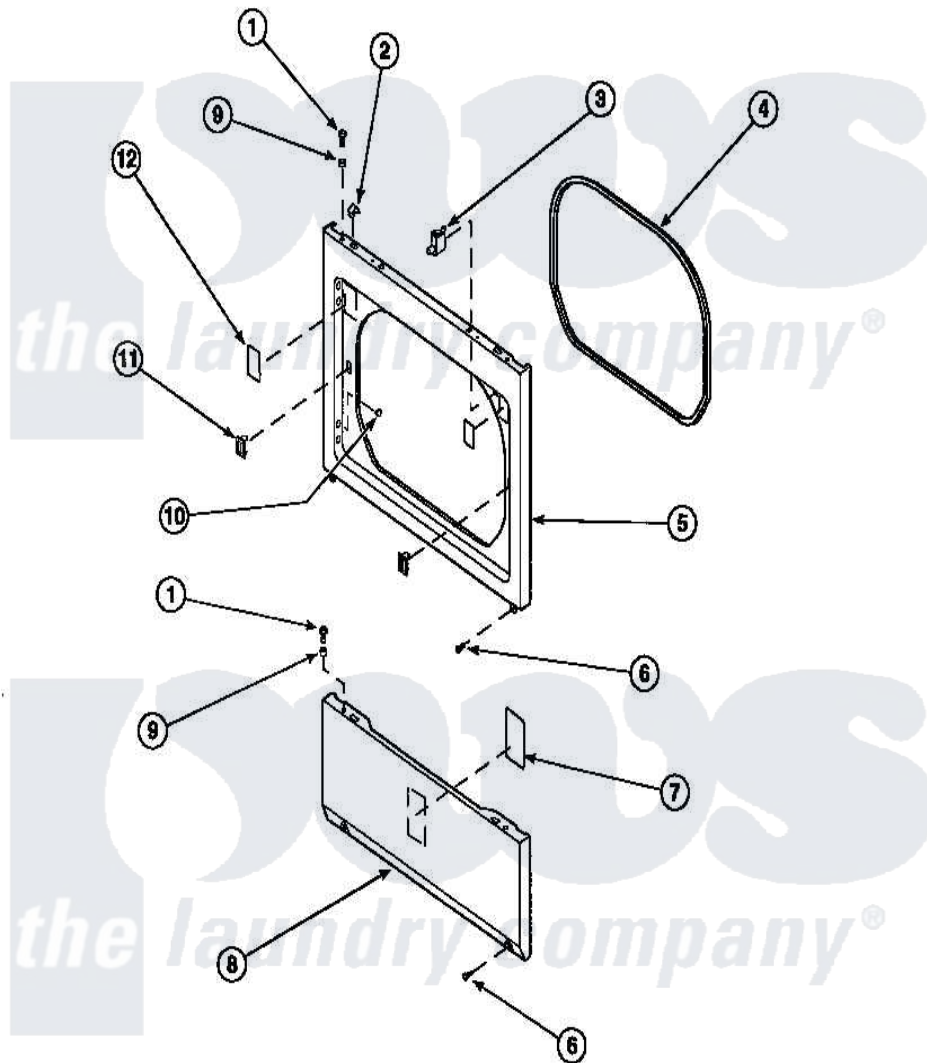

**Amana LG8111LB (BOM: PLG8111LB) 14 - LOWER ACCESS PANEL, FRONT PANEL AND SEAL**

Amana Residential Amana LG8111LB (BOM: PLG8111LB) Dryer Parts Parts Diagram 14 - LOWER ACCESS PANEL, FRONT PANEL AND SEAL

[Click on the part number to view part](#)

Item	Original Part Number	Replaced By	Status	Part Description
1	32671	<a href="#">Y014874</a>		Screw, Idler Arm And Sleeve
2	56080	<a href="#">22001650</a>		Fastener, Spring
3	Y62872	<a href="#">W10169313</a>		Switch-Dor
4	<a href="#">500034</a>			Seal, Front Panel
6	33562	<a href="#">27001200</a>		Screw
7	500670		Not Available	STICKER NG OR MIXED GA
9	56079	<a href="#">505187</a>		Locator, Panel
10	500227	<a href="#">505295</a>		Screw, No.8ab-16 x 3/4 PH
11	54660	<a href="#">LA-1003</a>		Door Catch Kit
12	500281		Not Available	STICKER