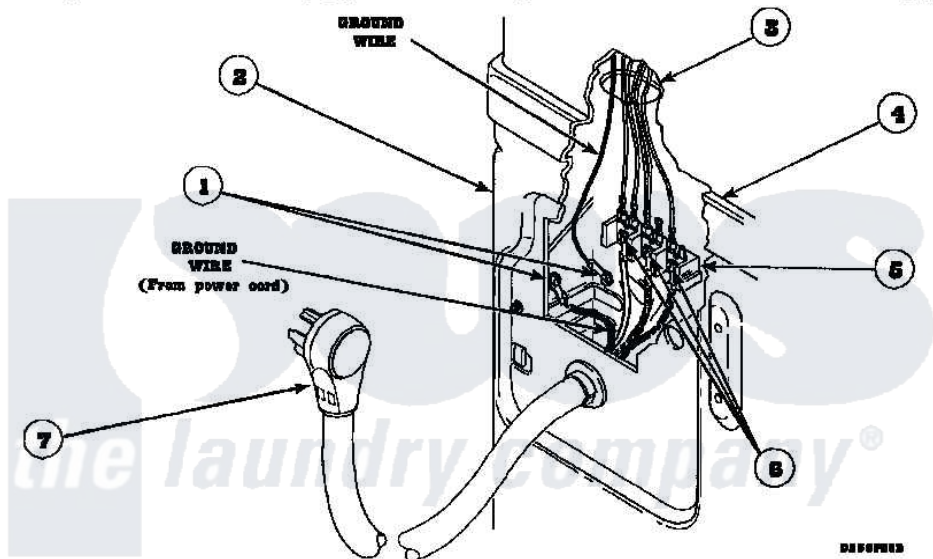

Amana LG8111LB (BOM: PLG8111LB) 17 - POWER CORDS

Amana [Residential Amana LG8111LB \(BOM: PLG8111LB\) Dryer Parts](#) Parts Diagram 17 - POWER CORDS
 Click on the part number to view part

Item	Original Part Number	Replaced By	Status	Part Description
1	20530			Screw, 10-24 x 3/8 Hex
2	500001P		Not Available	(ADD LETTER BEFORE "P" IN PART
3	500343		Not Available	PANEL, BACK(HOME HOOD)
4	500085P		Not Available	(ADD LETTER L-L, W-W TO PART N
6	Y61199	3400094		Screw, 10-32 X 3/8