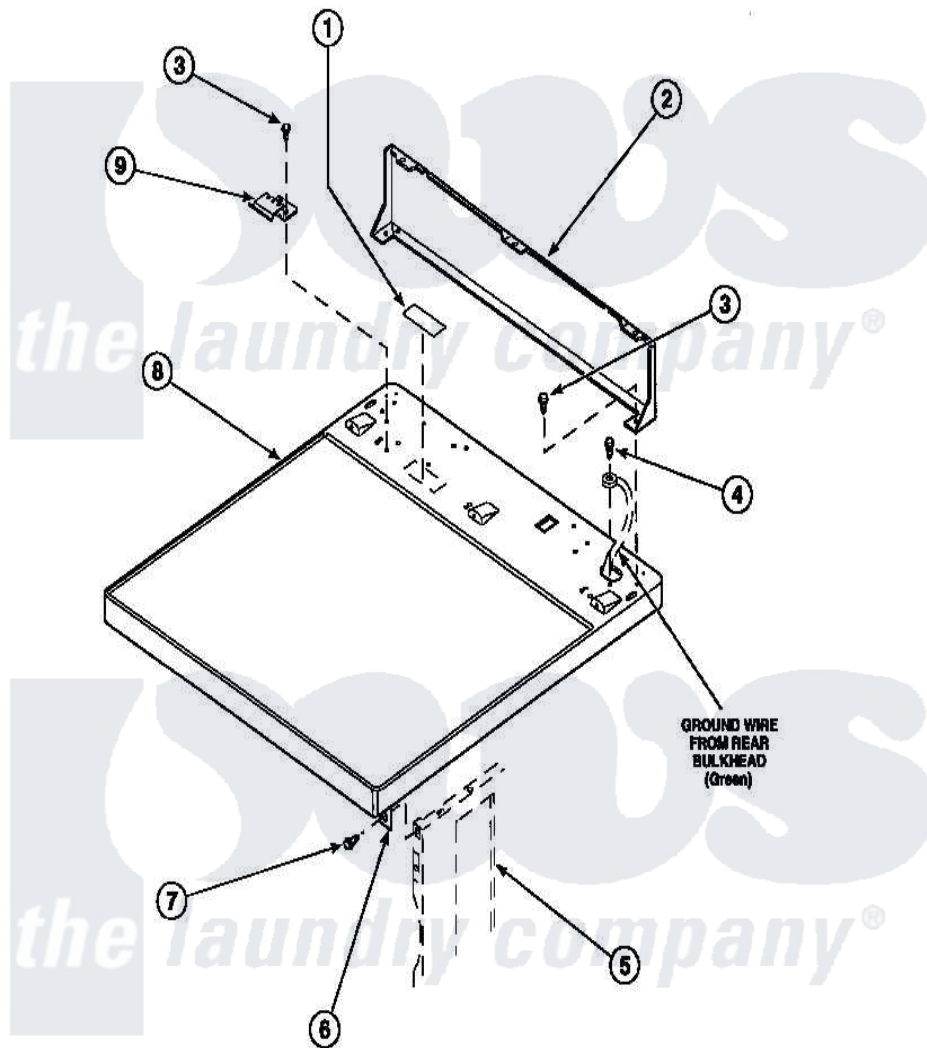

Amana LG8111LM (BOM: PLG8111LM) 01 - CABINET TOP AND CONTROL HOOD REAR PANEL

Amana [Residential Amana LG8111LM \(BOM: PLG8111LM\) Dryer Parts](#) Parts Diagram 01 - CABINET TOP AND CONTROL HOOD REAR PANEL
 Click on the part number to view part

Item	Original Part Number	Replaced By	Status	Part Description
1	24903		Not Available	STICKER,DISCONNECT POW
2	500343		Not Available	PANEL,BACK(HOME HOOD)
3	501086	90767		Screw, 8A X 3/8 HeX Washer Head Tapping
4	20530			Screw, 10-24 x 3/8 Hex
5	500001P		Not Available	(ADD LETTER BEFORE "P" IN PART
6	500084	40130801		Bracket, Top Mount
7	33562	27001200		Screw
8	500085P		Not Available	(ADD LETTER L-L, W-W TO PART N
9	501241	Y503876		Clip, Hold Down