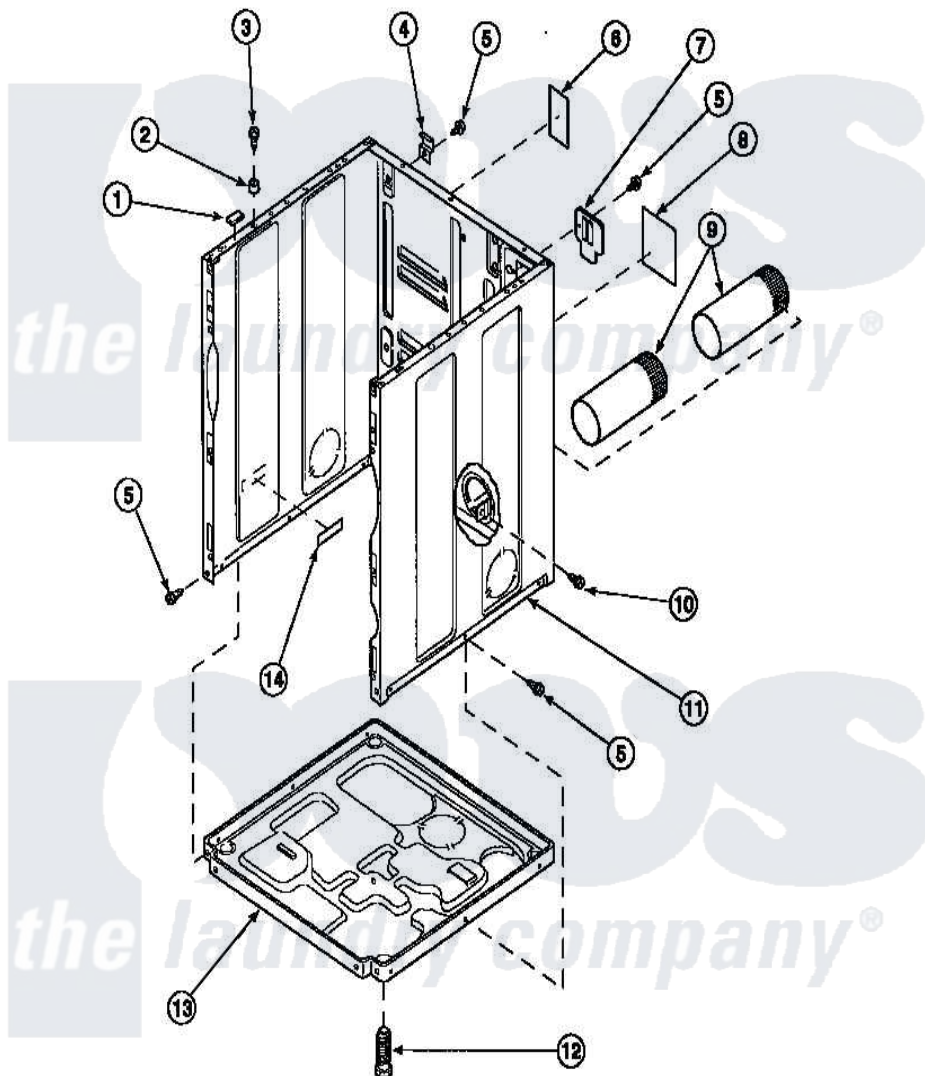

Amana LG8111LM (BOM: PLG8111LM) 02 - CABINET, EXHAUST DUCT AND BASE

Amana Residential Amana LG8111LM (BOM: PLG8111LM) Dryer Parts Parts Diagram 02 - CABINET, EXHAUST DUCT AND BASE

Click on the part number to view part

Item	Original Part Number	Replaced By	Status	Part Description
1	Y56128			Pad, Bumper
2	56079	505187		Locator, Panel
3	32671	Y014874		Screw, Idler Arm And Sleeve
4	500003			Hinge, Top
5	33562	27001200		Screw
6	500670		Not Available	STICKER NG OR MIXED GA
7	500114	510903		Plate Access Panel
8	501289		Not Available	(ELECTRIC MODELS)
9	500064	505518		Duct, Exhaust
10	501668	503688		Screw, 10B-16 X .34 I
11	500001P		Not Available	(ADD LETTER BEFORE "P" IN PART
12	Y500101			Leg, Leveling
13	500070			Base, Dryer
NI	521P3			Kit, Flex Vent-Display