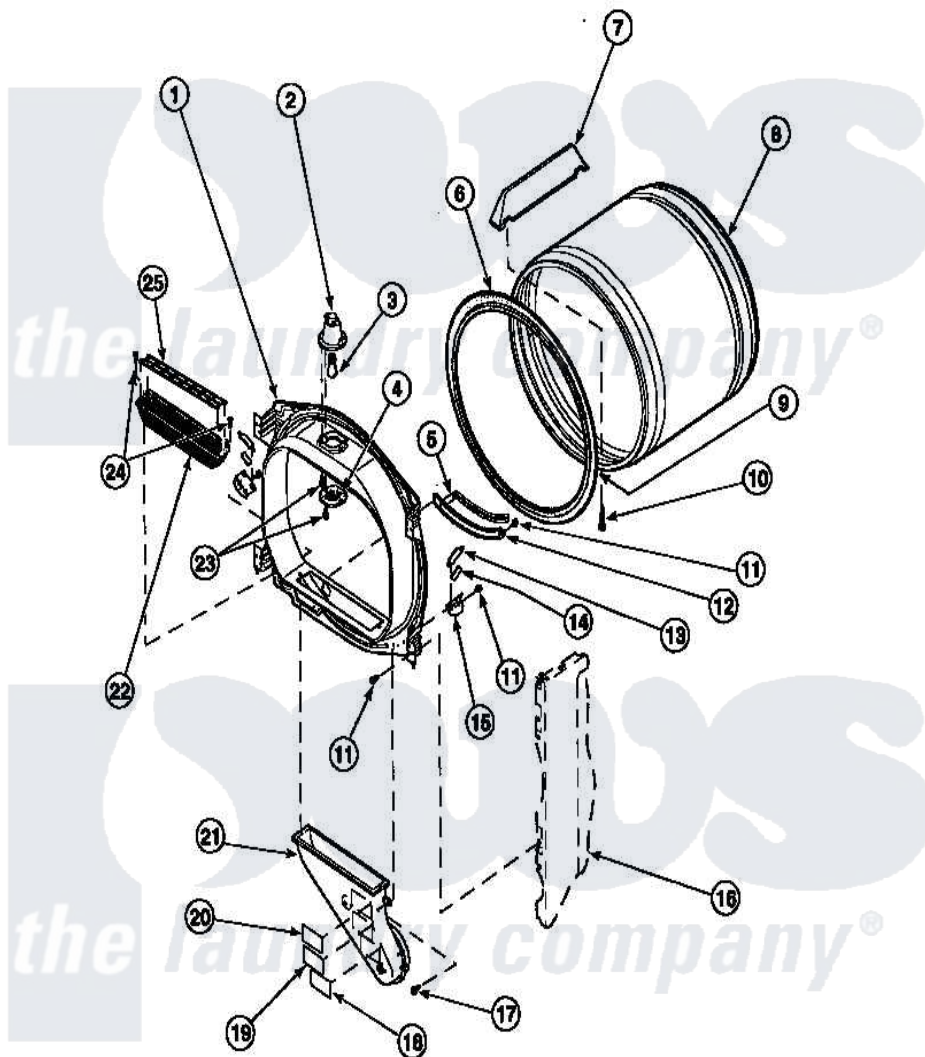

Amana LG8111LM (BOM: PLG8111LM) 03 - FR BLKHD, AIR DUCT, FELT SEAL & CYLINDER

Amana Residential Amana LG8111LM (BOM: PLG8111LM) Dryer Parts Parts Diagram 03 - FR BLKHD, AIR DUCT, FELT SEAL & CYLINDER
 Click on the part number to view part

Item	Original Part Number	Replaced By	Status	Part Description
1	500117W		Not Available	ASSY,BULKHEAD-FRONT-COMP
2	500153		Not Available	CYLINDER LIGHT HOUSING
6	501801	37001132		Seal, Cylinder
7	500022	510102		Baffle- SH
8	500013WP		Not Available	ASSY,CYLINDER-HOME-
9	22506P	511637P		Adh Dow 737 Clr 3 Oz Tube
10	Y62588			Screw, 10BT-12 X 1 Tap
13	Y501676	37001298		Glide- Dry
15	501554	12002090		Bracket
16	500001P		Not Available	(ADD LETTER BEFORE "P" IN PART
17	Y31645	27001200		Screw
18	56259		Not Available	STICKER
19	500049		Not Available	STICKER

21	502231	Not Available	DUCT, HEAT
22	502140P		Filter, Lint Kit
24	500226		Screw, 8b-16 x 5/8 Tap
25	502092		Cover, Lint Filter