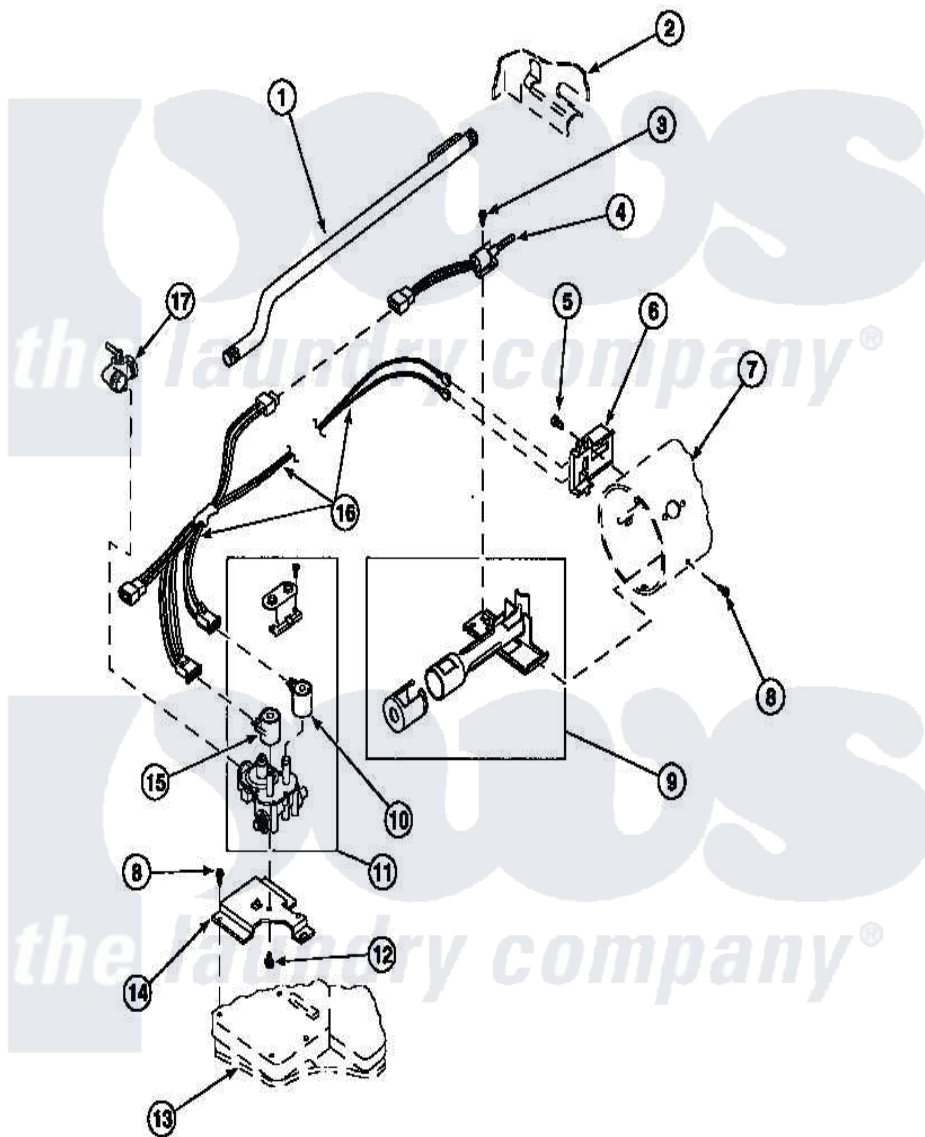

Amana LG8111LM (BOM: PLG8111LM) 04 - GAS VALVE, IGNITER & GAS CONVERSION KITS

Amana Residential Amana LG8111LM (BOM: PLG8111LM) Dryer Parts Parts Diagram 04 - GAS VALVE, IGNITER & GAS CONVERSION KITS
 Click on the part number to view part

Item	Original Part Number	Replaced By	Status	Part Description
1	500647	510204		Pipe
2	500001P		Not Available	(ADD LETTER BEFORE "P" IN PART
3	51782		Not Available	SCREW, 6B-20X5/16
4	60868	37001308		Ignitor
5	23222	3177991		Screw
6	Y56231	338906		Radiant, Sensor
7	61974		Not Available	BURNER HOUSING
8	501668	503688		Screw, 10B-16 X .34 I
9	Y56234	37001304		Burner Ign
10	58804B	694540		Coil, 60 Hz
11	58804			Assembly, Valve-Gas-Single-
12	56124	3370225		Screw
13	500070			Base, Dryer
14	50821			Bracket, Mounting-Gas

15	58804A	306106	Coil, Holding And Booster--W
16	60641	37001007	Harness, Wire
17	Y56229	510205	Valve-Elbo
NI	Y502229	Not Available	ASSY, WIRE HARNESS
"	402P3		Kit, Conversion-NG