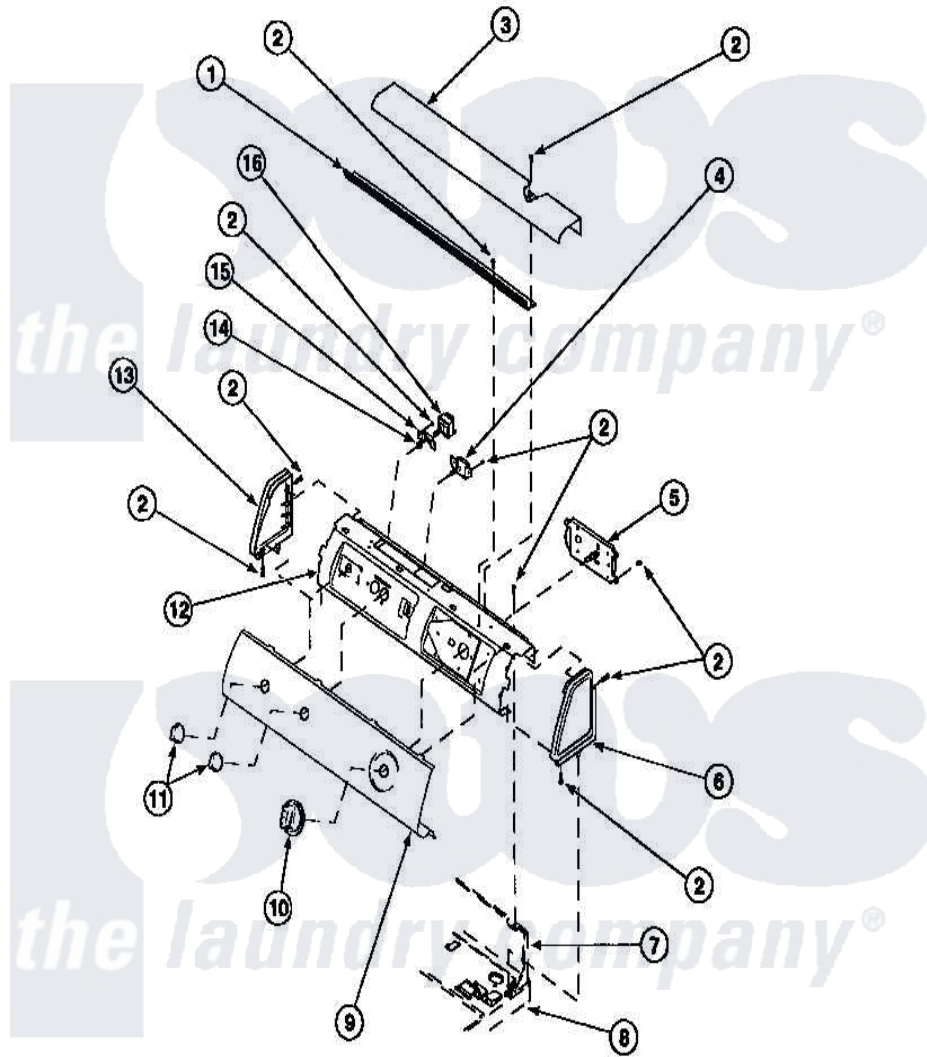

Amana LG8111LM (BOM: PLG8111LM) 05 - GRAPHIC PANEL, CONTROL HOOD AND CONTROLS

Amana Residential Amana LG8111LM (BOM: PLG8111LM) Dryer Parts Parts Diagram 05 - GRAPHIC PANEL, CONTROL HOOD AND CONTROLS
 Click on the part number to view part

Item	Original Part Number	Replaced By	Status	Part Description
1	500305		Not Available	DIFFUSER W/OUT HOLE
2	501086	90767		Screw, 8A X 3/8 HeX Washer Head Tapping
3	500303		Not Available	COVER, TOP
4	500823			Signal, Rotary
5	502963			Timer, 3 Cycle
6	34817		Not Available	END CAP(RIGHT)
7	500343		Not Available	PANEL,BACK(HOME HOOD)
8	500085P		Not Available	(ADD LETTER L-L, W-W TO PART N
9	Y502629		Not Available	GRAPHIC PANEL
"	502206		Not Available	GRAPHIC PANEL
"	502630		Not Available	GRAPHIC PANEL
10	502220		Not Available	KNOB, TIMER
11	36701		Not Available	KNOB, TEMP

12	500300	Not Available	BRACKET,CONTROL SUPPORT-MECH
13	34818	Not Available	END CAP(LEFT)
14	57584	Not Available	NUT
15	59704		Bracket, Switch Mount
16	Y61511	Not Available	SWITCH,FABRIC SELECTOR