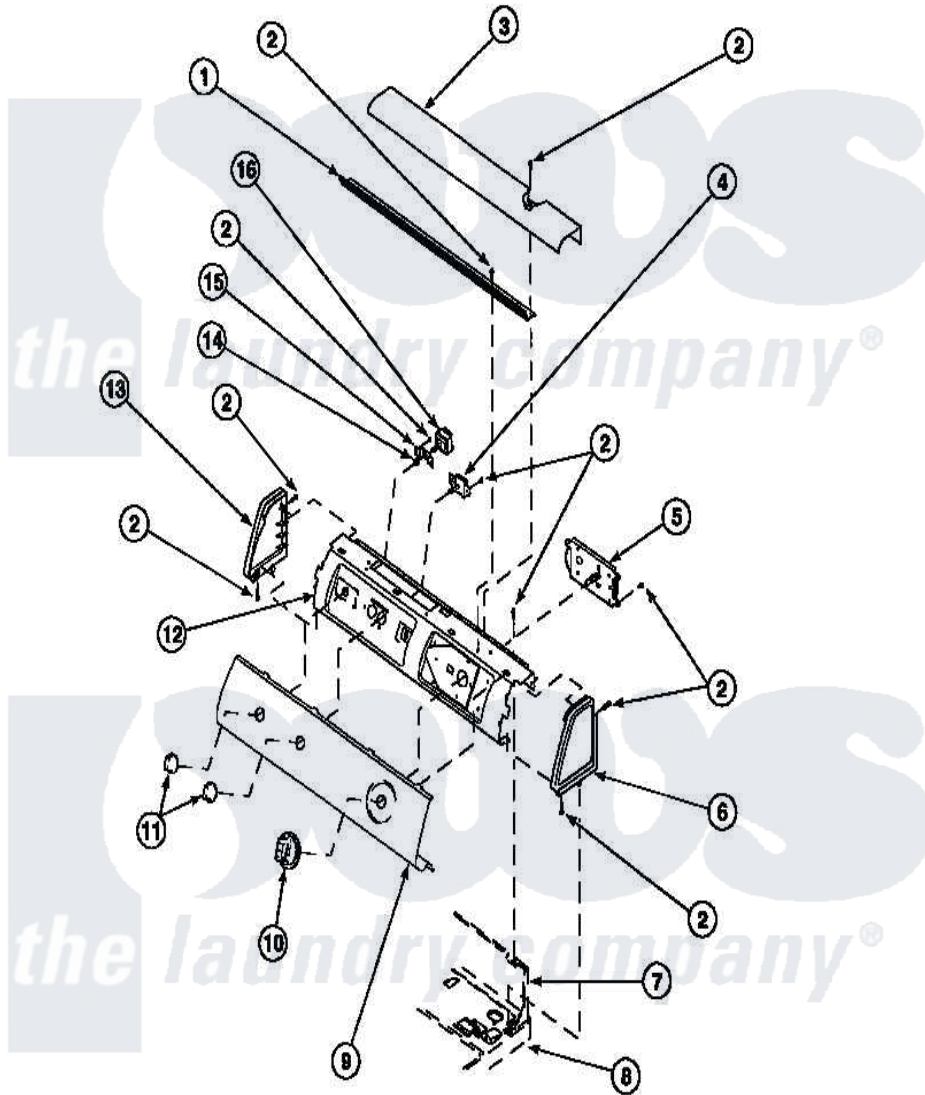

Amana LG8111LM (BOM: PLG8111LM) 06 - GRAPHIC PANEL, CONTROL HOOD AND CONTROLS

Amana Residential Amana LG8111LM (BOM: PLG8111LM) Dryer Parts Parts Diagram 06 - GRAPHIC PANEL, CONTROL HOOD AND CONTROLS
 Click on the part number to view part

Item	Original Part Number	Replaced By	Status	Part Description
1	500305		Not Available	DIFFUSER W/OUT HOLE
2	501086	90767		Screw, 8A X 3/8 HeX Washer Head Tapping
3	500303		Not Available	COVER, TOP
4	500823			Signal, Rotary
5	501881		Not Available	TIMER
6	34817		Not Available	END CAP(RIGHT)
7	500343		Not Available	PANEL,BACK(HOME HOOD)
8	500085P		Not Available	(ADD LETTER L-L, W-W TO PART N
10	502220		Not Available	KNOB, TIMER
11	36701		Not Available	KNOB, TEMP
12	500300		Not Available	BRACKET,CONTROL SUPPORT-MECH
13	34818		Not Available	END CAP(LEFT)
14	57584		Not Available	NUT