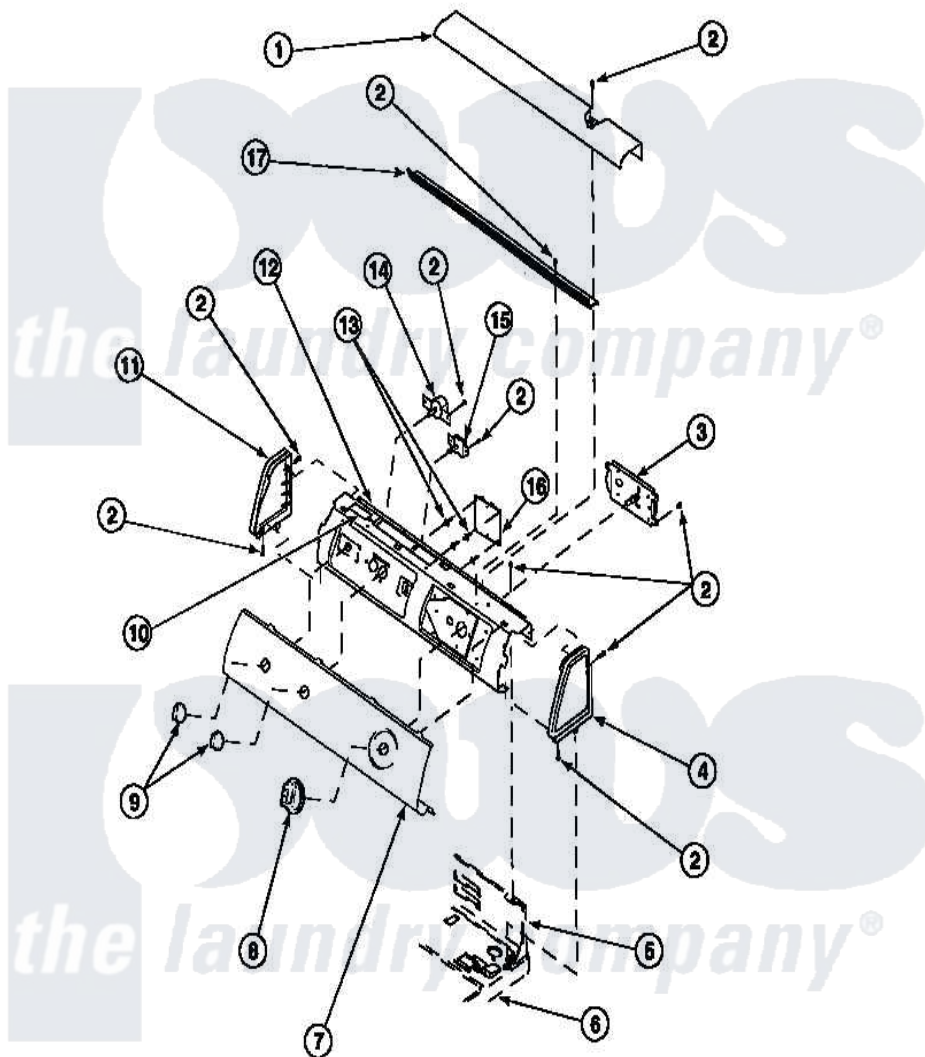

# Amana LG8111LM (BOM: PLG8111LM) 07 - GRAPHIC PANEL, CONTROL HOOD AND CONTROLS

Amana Residential Amana LG8111LM (BOM: PLG8111LM) Dryer Parts Parts Diagram 07 - GRAPHIC PANEL, CONTROL HOOD AND CONTROLS  
 Click on the part number to view part

Item	Original Part Number	Replaced By	Status	Part Description
1	500303		Not Available	COVER, TOP
2	501086	<a href="#">90767</a>		Screw, 8A X 3/8 HeX Washer Head Tapping
3	501881		Not Available	TIMER
4	34817		Not Available	END CAP(RIGHT)
5	500343		Not Available	PANEL, BACK(HOME HOOD)
6	500085P		Not Available	(ADD LETTER L-L, W-W TO PART N
8	502220		Not Available	KNOB, TIMER
9	36701		Not Available	KNOB, TEMP
10	24903		Not Available	STICKER, DISCONNECT POW
11	34818		Not Available	END CAP(LEFT)
12	500300		Not Available	BRACKET, CONTROL SUPPORT-MECH
15	<a href="#">500823</a>			Signal, Rotary