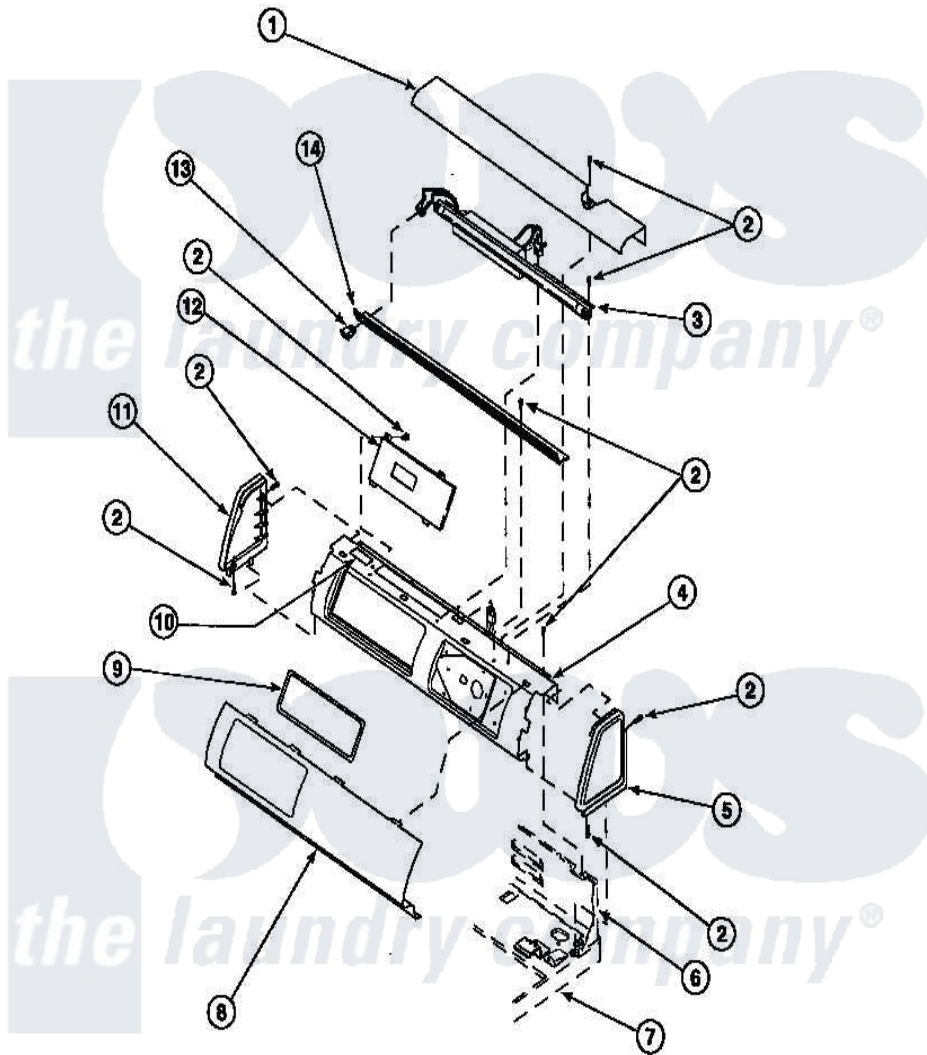

Amana LG8111LM (BOM: PLG8111LM) 09 - GRAPHIC PANEL, CONTROL HOOD AND CONTROLS

Amana Residential Amana LG8111LM (BOM: PLG8111LM) Dryer Parts Parts Diagram 09 - GRAPHIC PANEL, CONTROL HOOD AND CONTROLS
 Click on the part number to view part

Item	Original Part Number	Replaced By	Status	Part Description
1	500303		Not Available	COVER, TOP
2	501086	90767		Screw, 8A X 3/8 HeX Washer Head Tapping
5	34817		Not Available	END CAP(RIGHT)
6	500343		Not Available	PANEL,BACK(HOME HOOD)
7	500085P		Not Available	(ADD LETTER L-L, W-W TO PART N
10	24903		Not Available	STICKER,DISCONNECT POW
11	34818		Not Available	END CAP(LEFT)