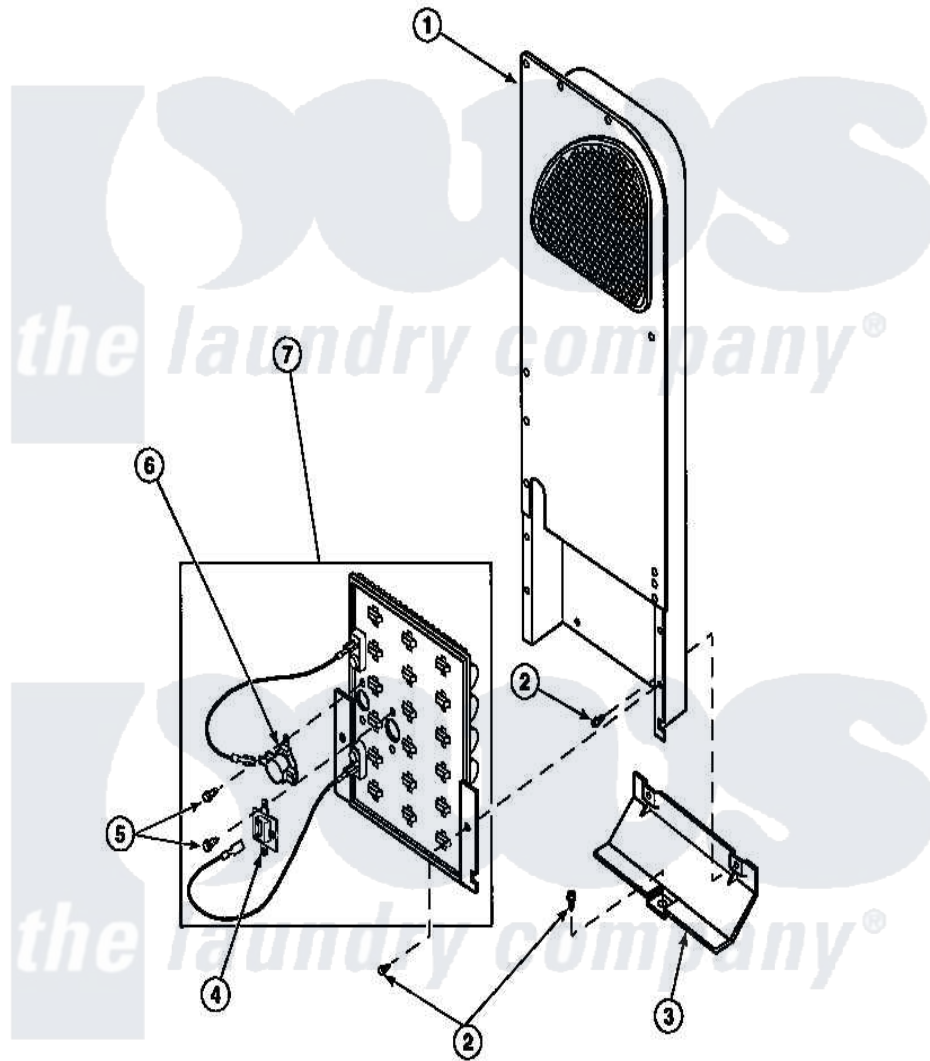

**Amana LG8111LM (BOM: PLG8111LM) 10 - HEATER BOX ASSY  
ORIGINALLY ON ELEC DRYER**

Amana Residential Amana LG8111LM (BOM: PLG8111LM) Dryer Parts Parts Diagram 10 - HEATER BOX ASSY  
ORIGINALLY ON ELEC DRYER  
Click on the part number to view part

Item	Original Part Number	Replaced By	Status	Part Description
1	500179P	<a href="#">503605</a>		Assembly, Heater Duct
2	501668	<a href="#">503688</a>		Screw, 10B-16 X .34 I
3	60952		Not Available	SHIELD,HEAT DUCT
5	23222	<a href="#">3177991</a>		Screw