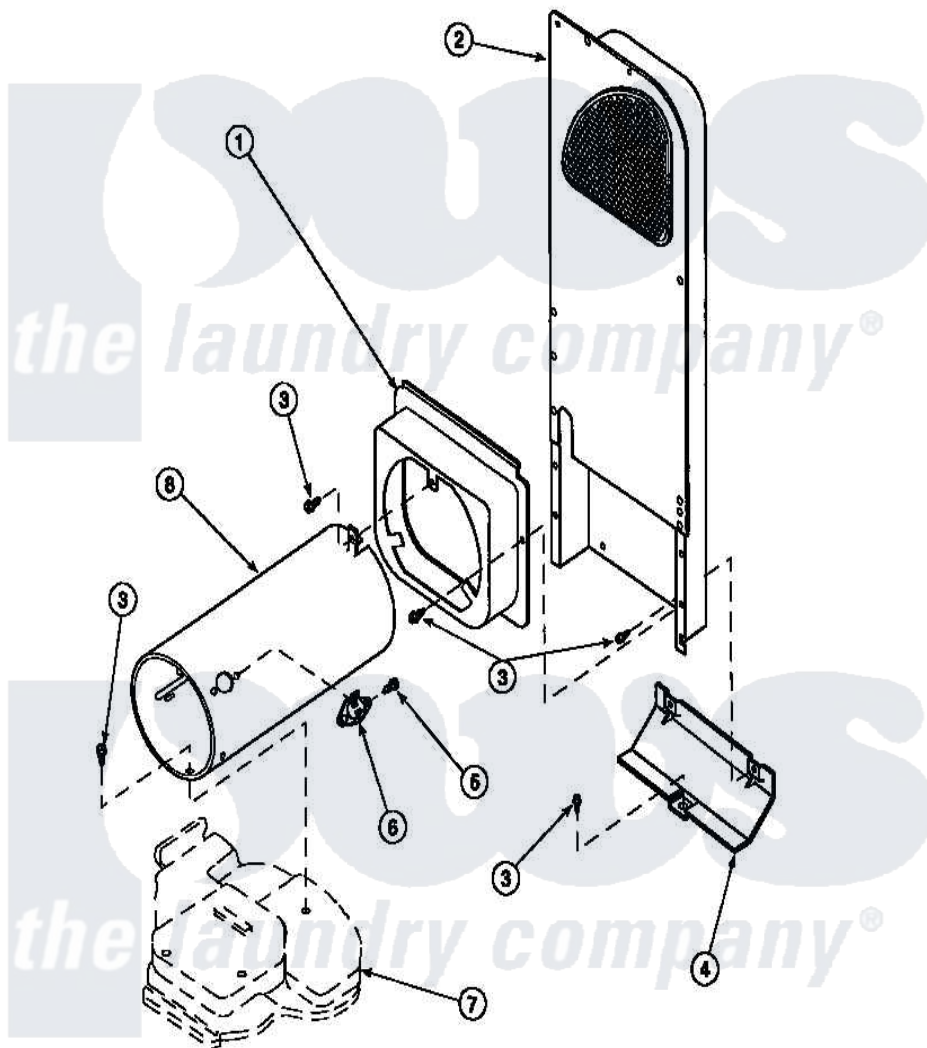

**Amana LG8111LM (BOM: PLG8111LM) 11 - HEATER BOX ASSY
ORIGINALLY ON GAS DRYER**

Amana Residential Amana LG8111LM (BOM: PLG8111LM) Dryer Parts Parts Diagram 11 - HEATER BOX ASSY
ORIGINALLY ON GAS DRYER
Click on the part number to view part

Item	Original Part Number	Replaced By	Status	Part Description
1	500122	510101		Shroud Heat Duct
2	500179P	503605		Assembly, Heater Duct
3	501668	503688		Screw, 10B-16 X .34 I
4	60952		Not Available	SHIELD,HEAT DUCT
5	51782		Not Available	SCREW, 6B-20X5/16
6	Y61886			Thermostat, Limit-Blk
7	500070			Base, Dryer
8	61974		Not Available	BURNER HOUSING