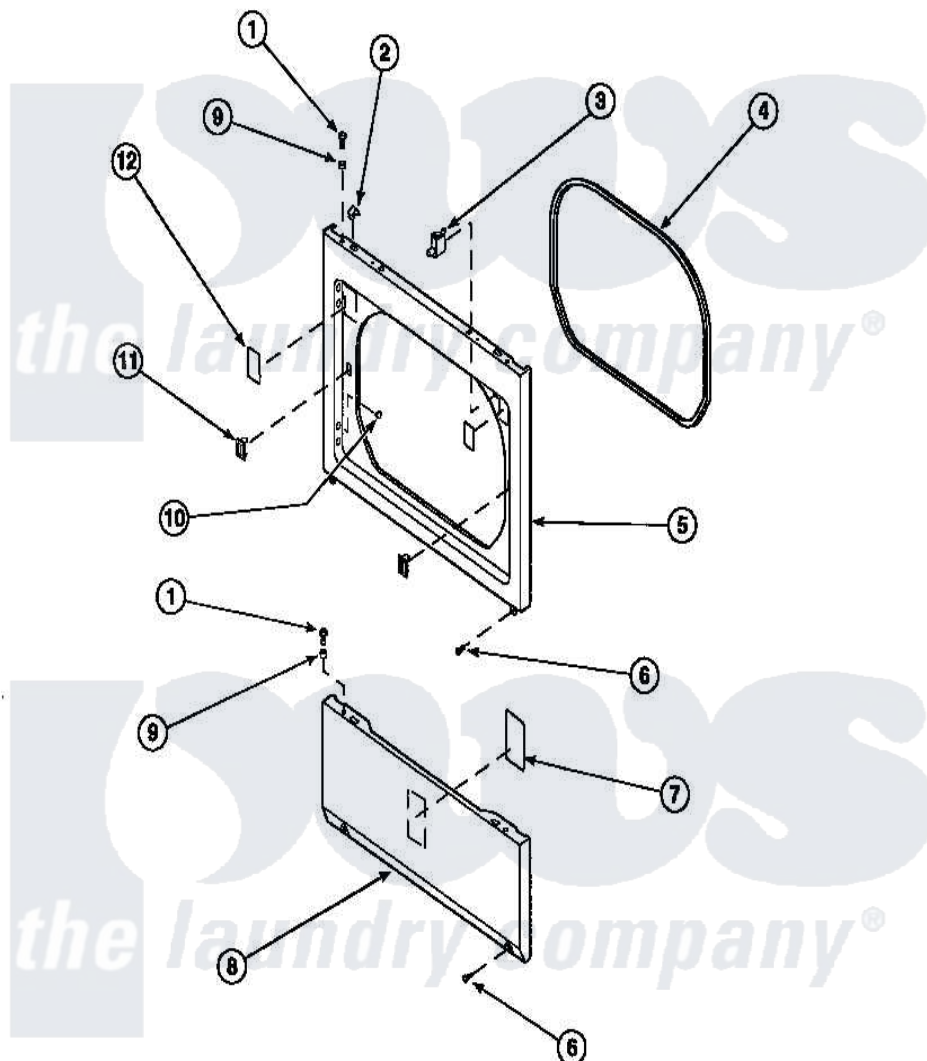

Amana LG8111LM (BOM: PLG8111LM) 14 - LOWER ACCESS PANEL, FRONT PANEL AND SEAL

Amana Residential Amana LG8111LM (BOM: PLG8111LM) Dryer Parts Parts Diagram 14 - LOWER ACCESS PANEL, FRONT PANEL AND SEAL
 Click on the part number to view part

Item	Original Part Number	Replaced By	Status	Part Description
1	32671	Y014874		Screw, Idler Arm And Sleeve
2	56080	22001650		Fastener, Spring
3	Y62872	W10169313		Switch-Dor
4	500034			Seal, Front Panel
6	33562	27001200		Screw
7	500670		Not Available	STICKER NG OR MIXED GA
9	56079	505187		Locator, Panel
10	500227	505295		Screw, No.8ab-16 x 3/4 PH
11	54660	LA-1003		Door Catch Kit
12	500281		Not Available	STICKER