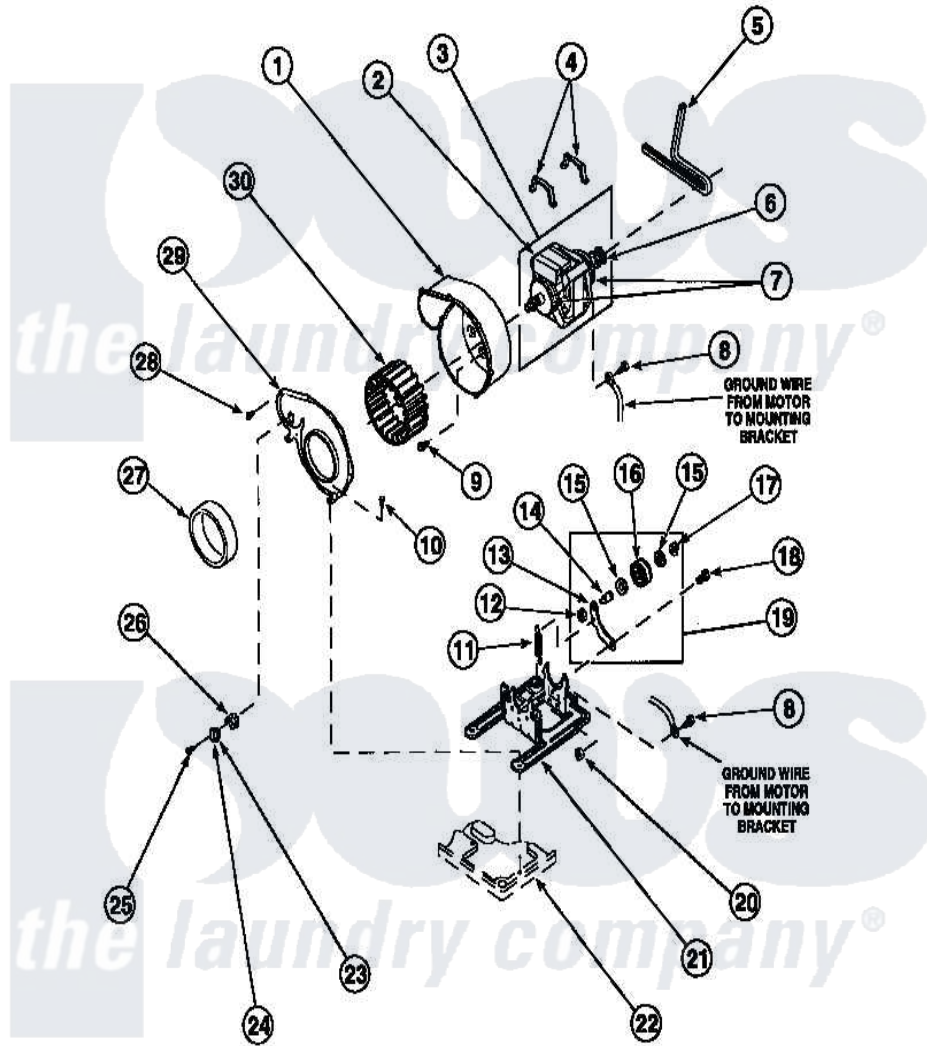

Amana LG8111LM (BOM: PLG8111LM) 15 - MOTOR, EXHAUST FAN AND BELT

Amana Residential Amana LG8111LM (BOM: PLG8111LM) Dryer Parts Parts Diagram 15 - MOTOR, EXHAUST FAN AND BELT

Click on the part number to view part

Item	Original Part Number	Replaced By	Status	Part Description
1	56020			Housing, Blower
2	501218		Not Available	MOTOR SWITCH (DOES NOT INCLUDE THERMAL PROT
3	501211	2200376		Motor
4	Y58047	660658		Clamp, Motor Mounting 343481 685441
5	59174	40111201		Belt, Cylinder
6	500011			Pulley, Motor
7	590P3			Motor Hub Ring Kit
8	20530			Screw, 10-24 x 3/8 Hex
9	Y31645	27001200		Screw
10	33562	27001200		Screw
11	56076			Spring, Idler
12	56156	358160		Nut
13	500910	37001144		Assembly- Idler

14	56461		Shaft
15	52549		Washer, 501 ID X3/4 Odx
16	Y54414		Assembly, Wheel And Bearing
17	23748		Ring, Retaining
18	500824		Screw, 1/4-20 Unc Hex
19	500269	37001287	Assembly, Idler Lever/Shaft/Pulley
20	52566	27001225	Nut, Jam Mid Lock 1/4-20
21	500822	503613	Mount, Motor
22	500070		Base, Dryer
24	503551		Thermostat, Cycling
"	Y61372		Thermostat
25	23222	3177991	Screw
"	Y33561	489464	Screw
26	61401	61623	Thermostat, Heater-BR
27	500313		Seal, Blower Housing
28	31260		Screw, No.8 X 3/8 Ind H
29	500078	511969P	Kit Blower Housing And Cover
30	56000	510139P	Assembly Blower Fan Package