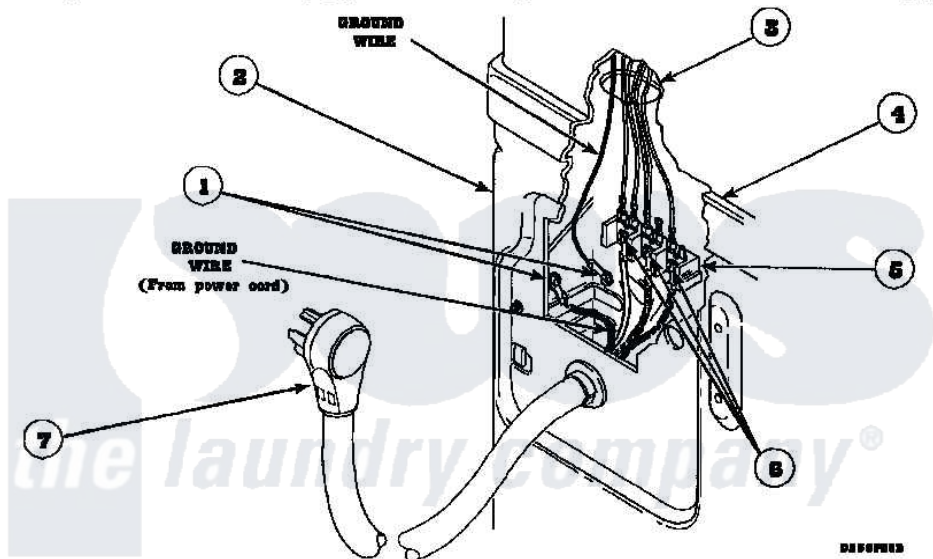

Amana LG8111LM (BOM: PLG8111LM) 17 - POWER CORDS

Amana Residential Amana LG8111LM (BOM: PLG8111LM) Dryer Parts Parts Diagram 17 - POWER CORDS
 Click on the part number to view part

Item	Original Part Number	Replaced By	Status	Part Description
1	20530			Screw, 10-24 x 3/8 Hex
2	500001P		Not Available	(ADD LETTER BEFORE "P" IN PART
3	500343		Not Available	PANEL, BACK(HOME HOOD)
4	500085P		Not Available	(ADD LETTER L-L, W-W TO PART N
6	Y61199	3400094		Screw, 10-32 X 3/8