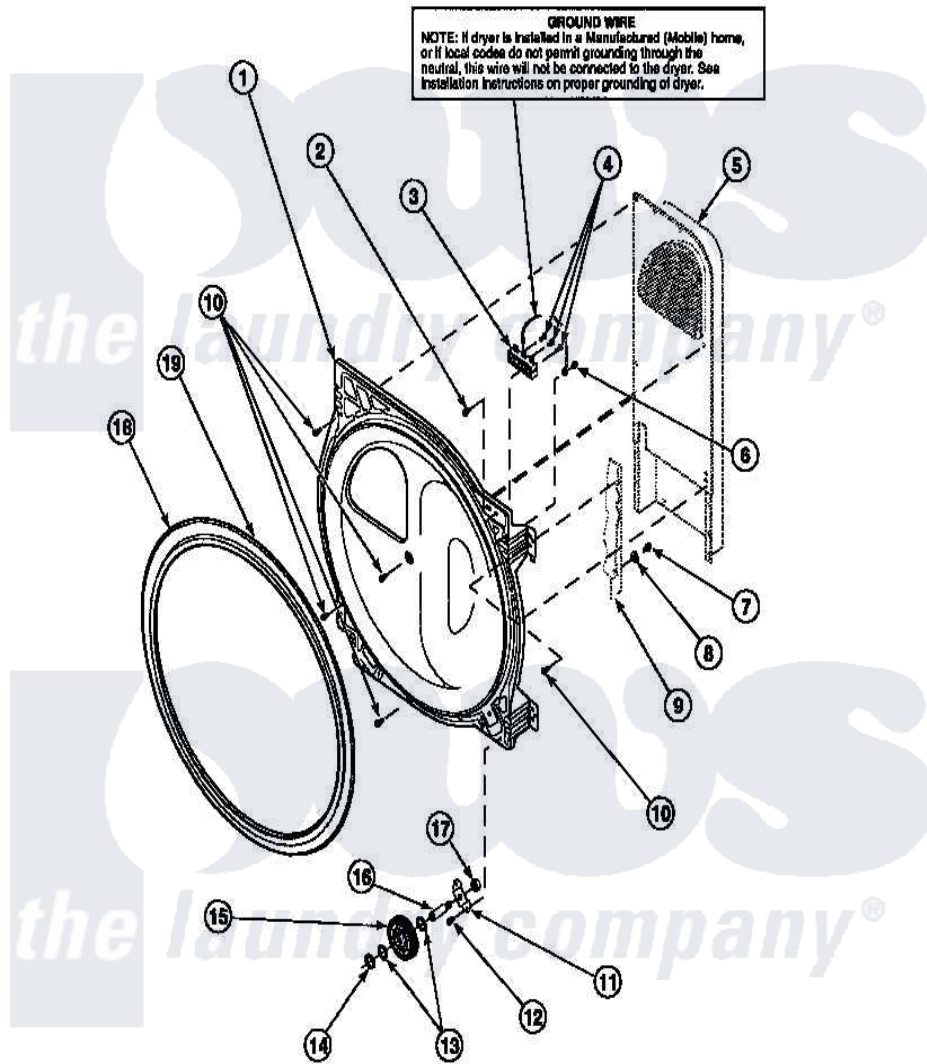

**Amana LG8111LM (BOM: PLG8111LM) 19 - REAR
BLKHD/SEAL/CYLINDER ROLLER/TERM BLK**

Amana Residential Amana LG8111LM (BOM: PLG8111LM) Dryer Parts Parts Diagram 19 - REAR
BLKHD/SEAL/CYLINDER ROLLER/TERM BLK
Click on the part number to view part

Item	Original Part Number	Replaced By	Status	Part Description
1	502614W	502614WP		Bulkhead, Rear
"	Y501154		Not Available	ASSY, BULKHEAD
4	Y61199	3400094		Screw, 10-32 X 3/8
5	500179P	503605		Assembly, Heater Duct
6	20530			Screw, 10-24 x 3/8 Hex
7	20530			Screw, 10-24 x 3/8 Hex
8	51474		Not Available	WASHER, 13/64IDX1/2ODX.
9	500001P		Not Available	(ADD LETTER BEFORE "P" IN PART
10	501668	503688		Screw, 10B-16 X .34 I
11	500062	40113601		Assembly, Roller Brkt
12	501668	503688		Screw, 10B-16 X .34 I
13	52549			Washer, 501 ID X3/4 Odx
14	23748			Ring, Retaining
15	500214P	37001042		Assembly, Cylinder Roller

16

[56461](#)

Shaft

17

56156

[358160](#)

Nut

18

501801

[37001132](#)

Seal, Cylinder

19

22506P

[511637P](#)

Adh Dow 737 Clr 3 Oz Tube