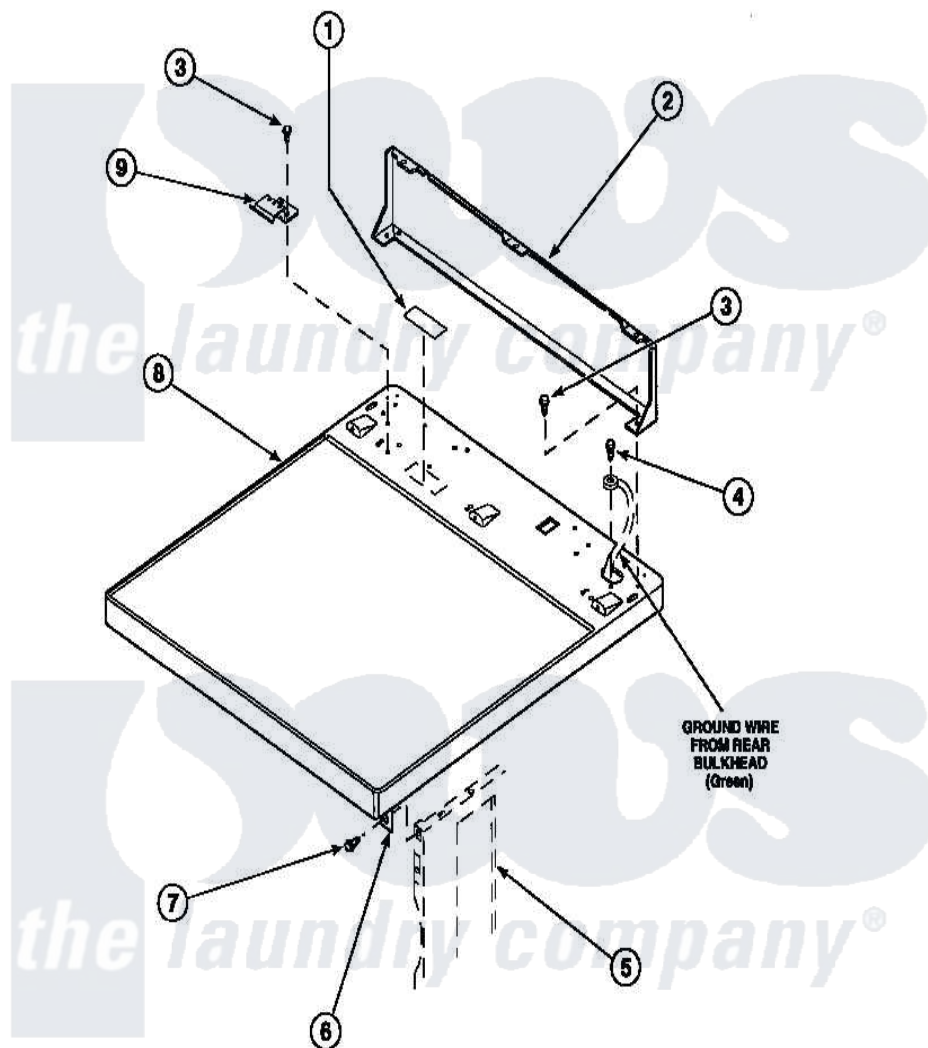

Amana LG8111WB (BOM: PLG8111WB) 01 - CABINET TOP AND CONTROL HOOD REAR PANEL

Amana Residential Amana LG8111WB (BOM: PLG8111WB) Dryer Parts Parts Diagram 01 - CABINET TOP AND CONTROL HOOD REAR PANEL
 Click on the part number to view part

Item	Original Part Number	Replaced By	Status	Part Description
1	24903		Not Available	STICKER,DISCONNECT POW
2	500343		Not Available	PANEL,BACK(HOME HOOD)
3	501086	90767		Screw, 8A X 3/8 HeX Washer Head Tapping
4	20530			Screw, 10-24 x 3/8 Hex
5	500001P		Not Available	(ADD LETTER BEFORE "P" IN PART
6	500084	40130801		Bracket, Top Mount
7	33562	27001200		Screw
8	500085P		Not Available	(ADD LETTER L-L, W-W TO PART N
9	501241	Y503876		Clip, Hold Down