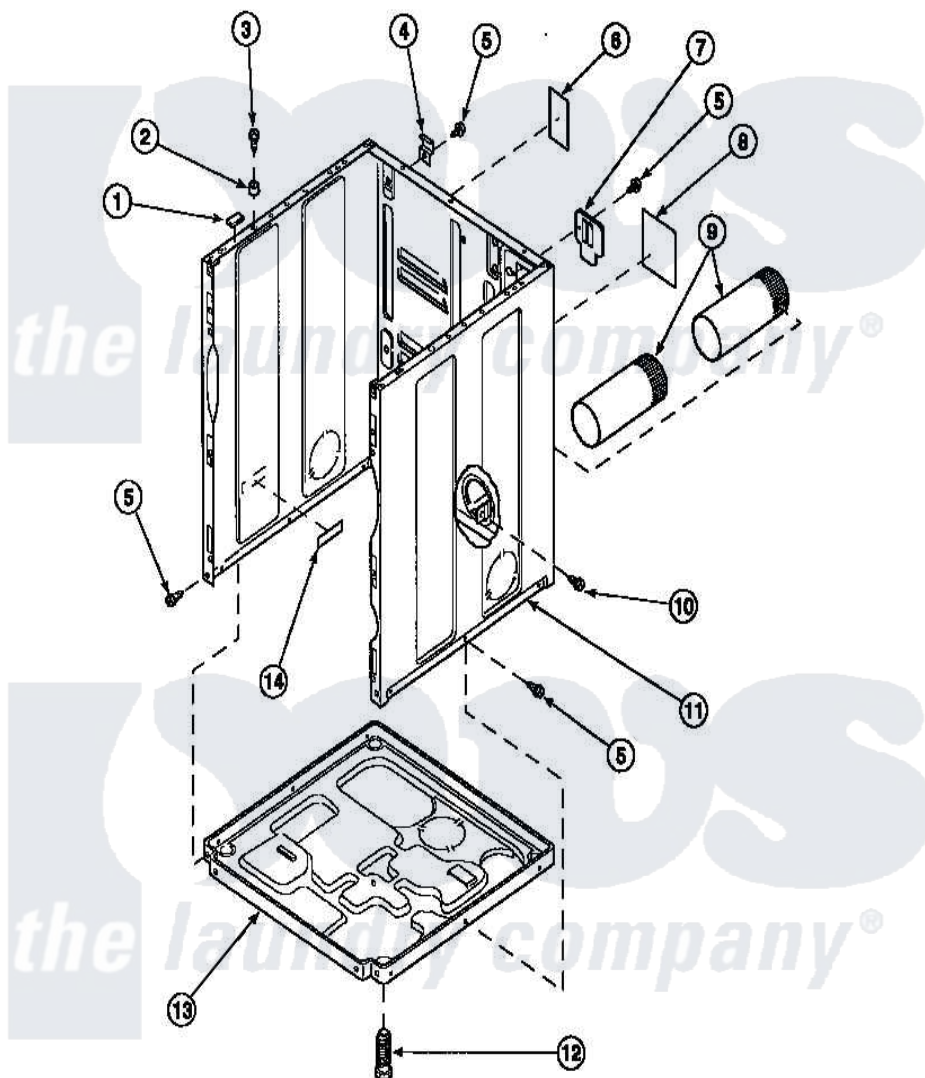

# Amana LG8111WB (BOM: PLG8111WB) 02 - CABINET, EXHAUST DUCT AND BASE

Amana Residential Amana LG8111WB (BOM: PLG8111WB) Dryer Parts Parts Diagram 02 - CABINET, EXHAUST DUCT AND BASE

Click on the part number to view part

Item	Original Part Number	Replaced By	Status	Part Description
1	<a href="#">Y56128</a>			Pad, Bumper
2	56079	<a href="#">505187</a>		Locator, Panel
3	32671	<a href="#">Y014874</a>		Screw, Idler Arm And Sleeve
4	<a href="#">500003</a>			Hinge, Top
5	33562	<a href="#">27001200</a>		Screw
6	500670		Not Available	STICKER NG OR MIXED GA
7	500114	<a href="#">510903</a>		Plate Access Panel
8	501289		Not Available	(ELECTRIC MODELS)
9	500064	<a href="#">505518</a>		Duct, Exhaust
10	501668	<a href="#">503688</a>		Screw, 10B-16 X .34 I
11	500001P		Not Available	(ADD LETTER BEFORE "P" IN PART
12	<a href="#">Y500101</a>			Leg, Leveling
13	<a href="#">500070</a>			Base, Dryer
NI	<a href="#">521P3</a>			Kit, Flex Vent-Display