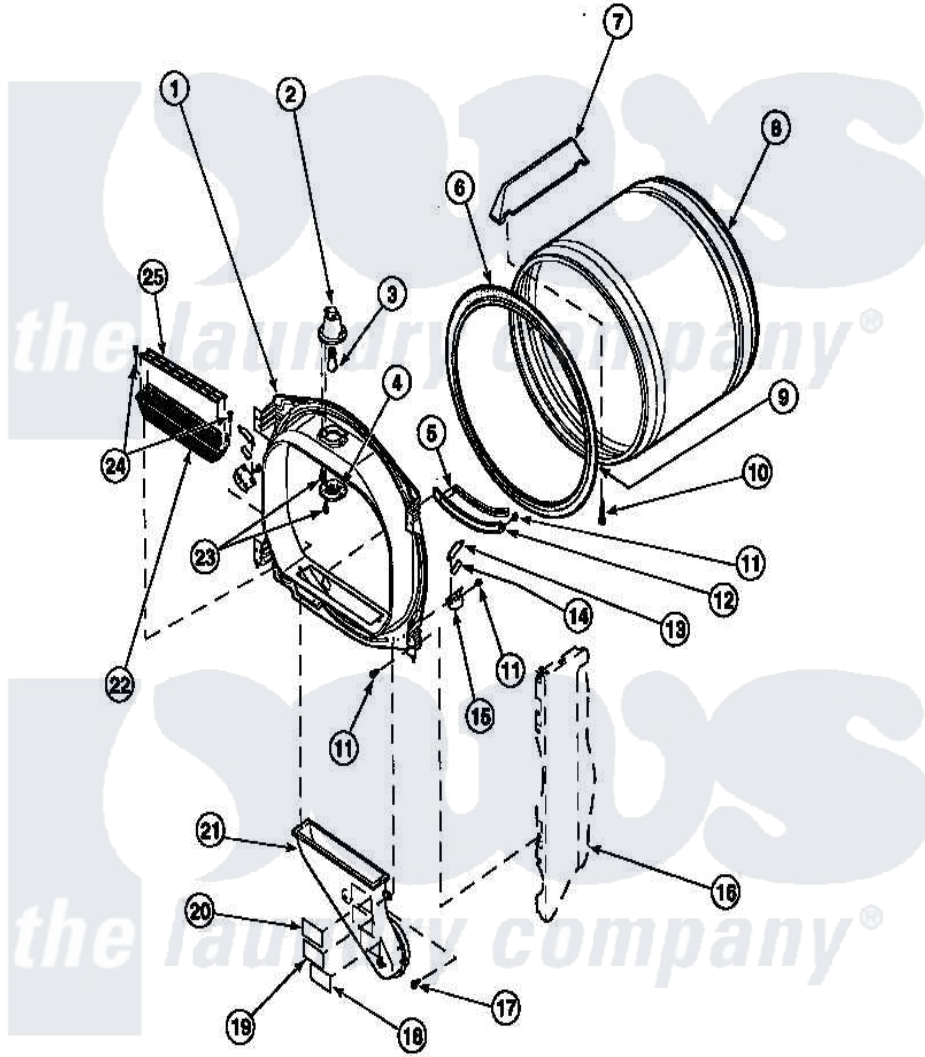

Amana LG8111WB (BOM: PLG8111WB) 03 - FR BLKHD, AIR DUCT, FELT SEAL & CYLINDER

Amana Residential Amana LG8111WB (BOM: PLG8111WB) Dryer Parts Parts Diagram 03 - FR BLKHD, AIR DUCT, FELT SEAL & CYLINDER
 Click on the part number to view part

Item	Original Part Number	Replaced By	Status	Part Description
1	500117W		Not Available	ASSY,BULKHEAD-FRONT-COMP
2	500153		Not Available	CYLINDER LIGHT HOUSING
6	501801	37001132		Seal, Cylinder
7	500022	510102		Baffle- SH
8	500013WP		Not Available	ASSY,CYLINDER-HOME-
9	22506P	511637P		Adh Dow 737 Clr 3 Oz Tube
10	Y62588			Screw, 10BT-12 X 1 Tap
13	Y501676	37001298		Glide- Dry
15	501554	12002090		Bracket
16	500001P		Not Available	(ADD LETTER BEFORE "P" IN PART
17	Y31645	27001200		Screw
18	56259		Not Available	STICKER
19	500049		Not Available	STICKER

21	502231	Not Available	DUCT, HEAT
22	502140P		Filter, Lint Kit
24	500226		Screw, 8b-16 x 5/8 Tap
25	502092		Cover, Lint Filter