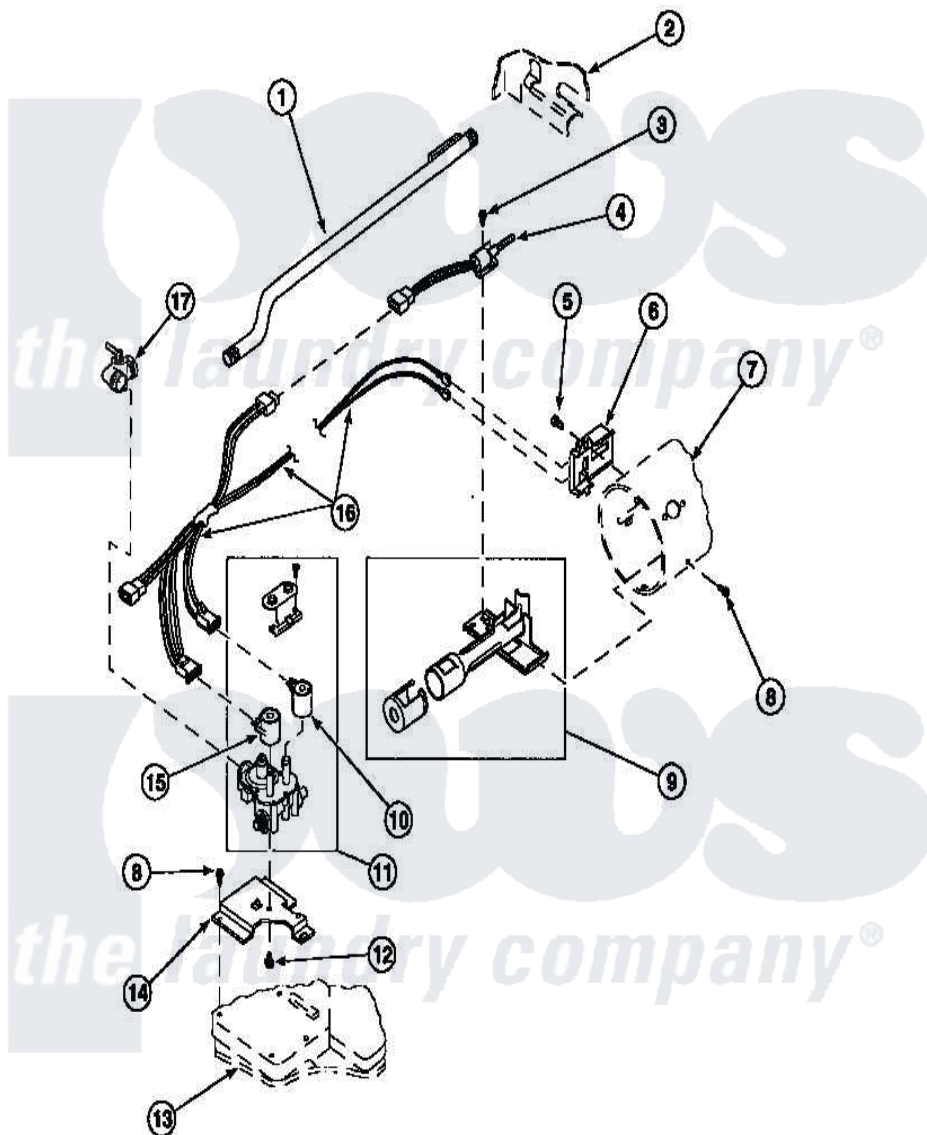

# Amana LG8111WB (BOM: PLG8111WB) 04 - GAS VALVE, IGNITER & GAS CONVERSION KITS

Amana [Residential Amana LG8111WB \(BOM: PLG8111WB\) Dryer Parts](#) Parts Diagram 04 - GAS VALVE, IGNITER & GAS CONVERSION KITS  
 Click on the part number to view part

Item	Original Part Number	Replaced By	Status	Part Description
1	500647	<a href="#">510204</a>		Pipe
2	500001P		Not Available	(ADD LETTER BEFORE "P" IN PART
3	51782		Not Available	SCREW, 6B-20X5/16
4	60868	<a href="#">37001308</a>		Ignitor
5	23222	<a href="#">3177991</a>		Screw
6	Y56231	<a href="#">338906</a>		Radiant, Sensor
7	61974		Not Available	BURNER HOUSING
8	501668	<a href="#">503688</a>		Screw, 10B-16 X .34 I
9	Y56234	<a href="#">37001304</a>		Burner Ign
10	58804B	<a href="#">694540</a>		Coil, 60 Hz
11	<a href="#">58804</a>			Assembly, Valve-Gas-Single-
12	56124	<a href="#">3370225</a>		Screw
13	<a href="#">500070</a>			Base, Dryer
14	<a href="#">50821</a>			Bracket, Mounting-Gas

15	58804A	<a href="#">306106</a>	Coil, Holding And Booster--W
16	60641	<a href="#">37001007</a>	Harness, Wire
17	Y56229	<a href="#">510205</a>	Valve-Elbo
NI	Y502229	Not Available	ASSY, WIRE HARNESS
"	<a href="#">402P3</a>		Kit, Conversion-NG