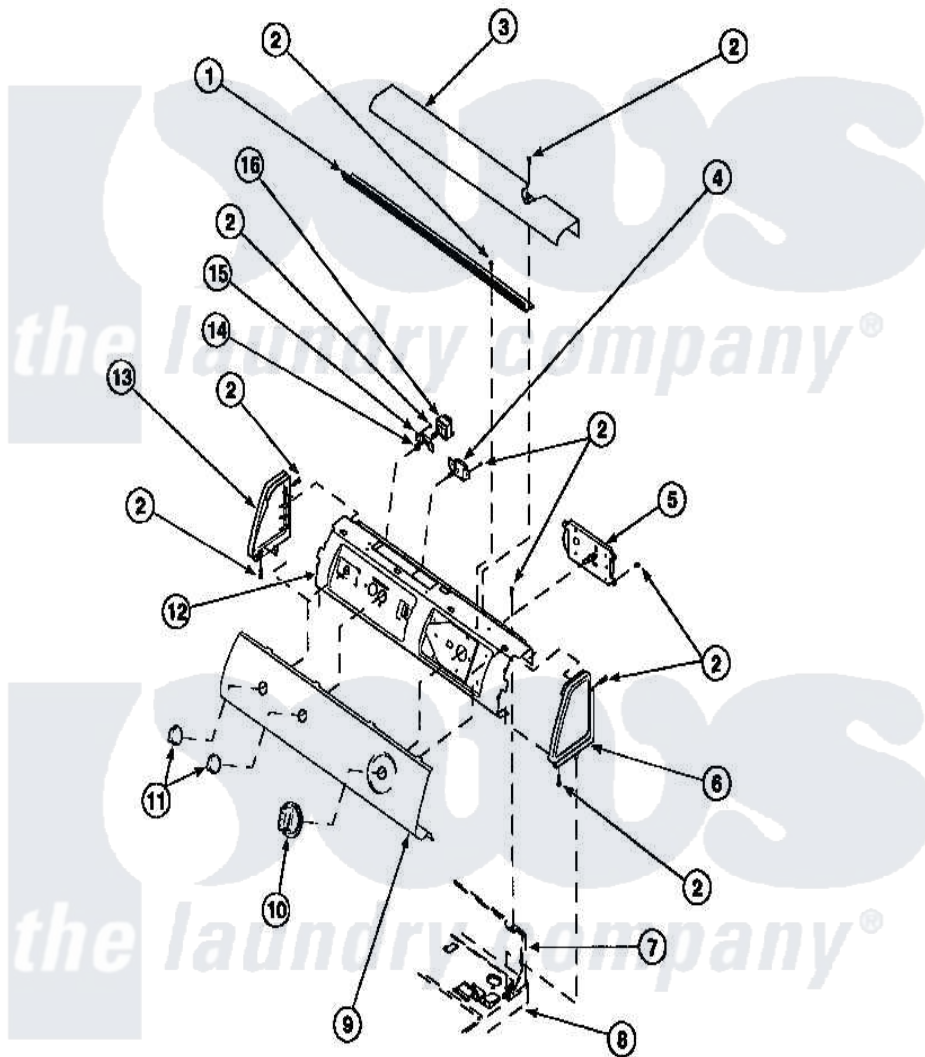

Amana LG8111WB (BOM: PLG8111WB) 05 - GRAPHIC PANEL, CONTROL HOOD AND CONTROLS

Amana [Residential Amana LG8111WB \(BOM: PLG8111WB\) Dryer Parts](#) Parts Diagram 05 - GRAPHIC PANEL, CONTROL HOOD AND CONTROLS
 Click on the part number to view part

Item	Original Part Number	Replaced By	Status	Part Description
1	500305		Not Available	DIFFUSER W/OUT HOLE
2	501086	90767		Screw, 8A X 3/8 HeX Washer Head Tapping
3	500302		Not Available	COVER, TOP
4	500823			Signal, Rotary
5	502963			Timer, 3 Cycle
6	34815		Not Available	PANEL, END R.H. (BLK)
7	500343		Not Available	PANEL, BACK(HOME HOOD)
8	500085P		Not Available	(ADD LETTER L-L, W-W TO PART N
9	502206		Not Available	GRAPHIC PANEL
"	502211		Not Available	PANEL, GRAPHICS
"	502630		Not Available	GRAPHIC PANEL
10	500311	502220W		Knob, Timer
11	34847			Assembly, Knob-Rotary

12	500300	Not Available	BRACKET,CONTROL SUPPORT-MECH
13	34816		Panel, End
14	57584	Not Available	NUT
15	59704		Bracket, Switch Mount
16	Y61511	Not Available	SWITCH,FABRIC SELECTOR