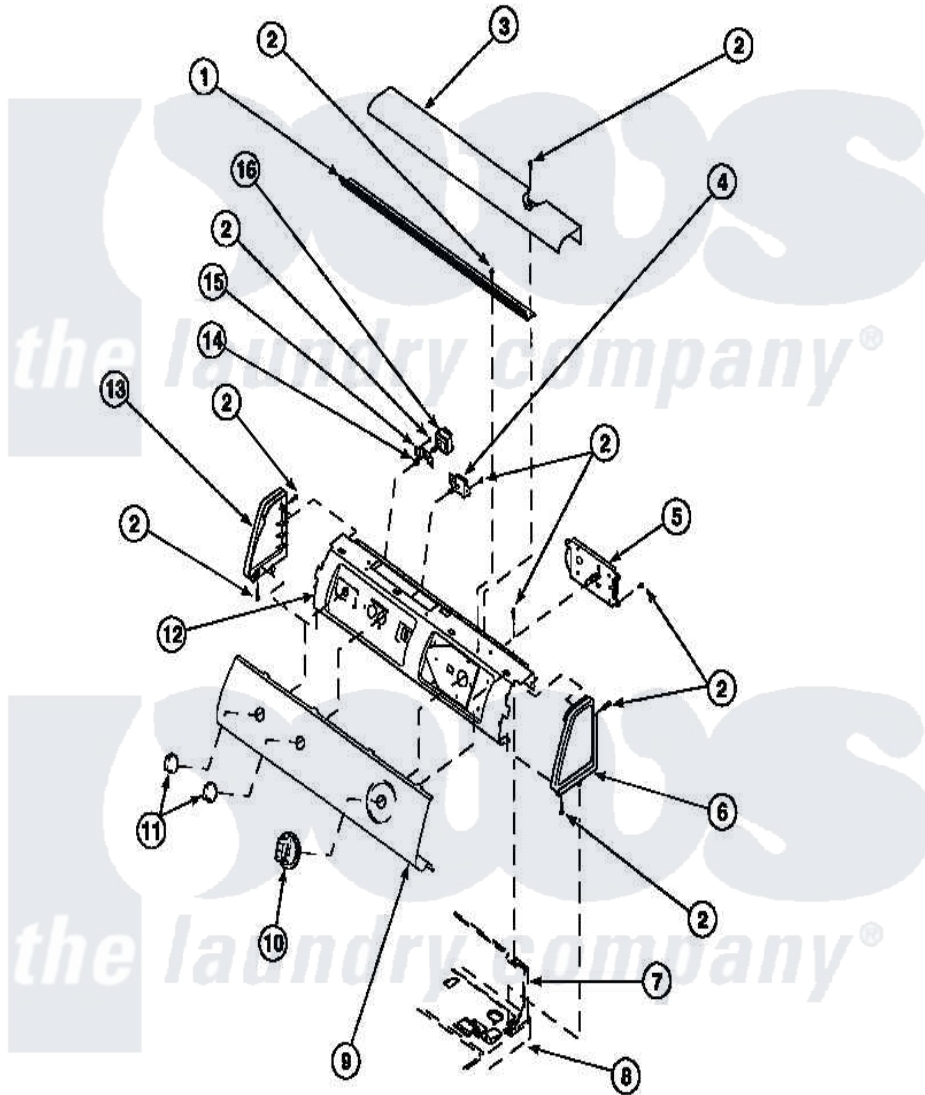

**Amana LG8111WB (BOM: PLG8111WB) 06 - GRAPHIC PANEL, CONTROL HOOD AND CONTROLS**

Amana [Residential Amana LG8111WB \(BOM: PLG8111WB\) Dryer Parts](#) Parts Diagram 06 - GRAPHIC PANEL, CONTROL HOOD AND CONTROLS  
 Click on the part number to view part

Item	Original Part Number	Replaced By	Status	Part Description
1	500305		Not Available	DIFFUSER W/OUT HOLE
2	501086	<a href="#">90767</a>		Screw, 8A X 3/8 HeX Washer Head Tapping
3	500302		Not Available	COVER, TOP
4	<a href="#">500823</a>			Signal, Rotary
5	501881		Not Available	TIMER
6	34815		Not Available	PANEL, END R.H. (BLK)
7	500343		Not Available	PANEL, BACK(HOME HOOD)
8	500085P		Not Available	(ADD LETTER L-L, W-W TO PART N
10	500311	<a href="#">502220W</a>		Knob, Timer
11	<a href="#">34847</a>			Assembly, Knob-Rotary
12	500300		Not Available	BRACKET, CONTROL SUPPORT-MECH
13	<a href="#">34816</a>			Panel, End
14	57584		Not Available	NUT