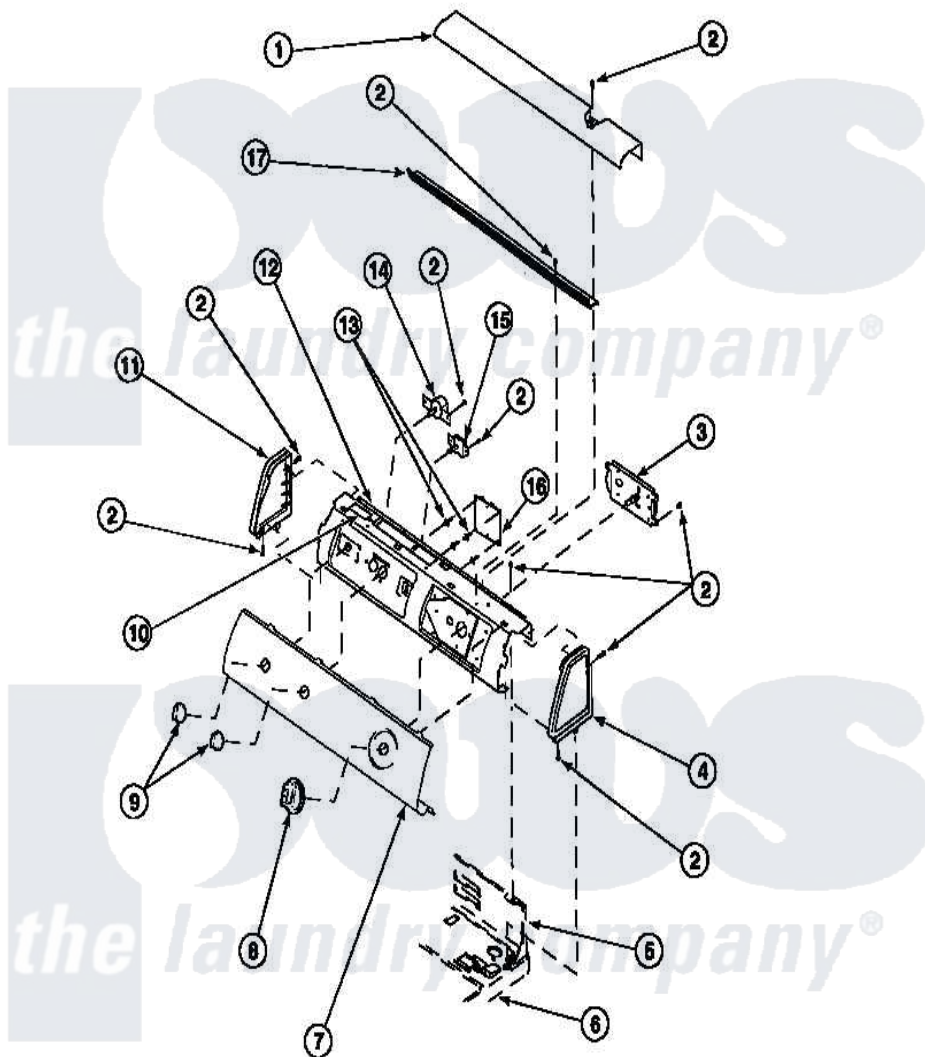

Amana LG8111WB (BOM: PLG8111WB) 07 - GRAPHIC PANEL, CONTROL HOOD AND CONTROLS

Amana [Residential Amana LG8111WB \(BOM: PLG8111WB\) Dryer Parts](#) Parts Diagram 07 - GRAPHIC PANEL, CONTROL HOOD AND CONTROLS
 Click on the part number to view part

Item	Original Part Number	Replaced By	Status	Part Description
1	500302		Not Available	COVER, TOP
2	501086	90767		Screw, 8A X 3/8 HeX Washer Head Tapping
3	501881		Not Available	TIMER
4	34815		Not Available	PANEL, END R.H. (BLK)
5	500343		Not Available	PANEL, BACK(HOME HOOD)
6	500085P		Not Available	(ADD LETTER L-L, W-W TO PART N
8	500311	502220W		Knob, Timer
9	34847			Assembly, Knob-Rotary
10	24903		Not Available	STICKER, DISCONNECT POW
11	34816			Panel, End
12	500300		Not Available	BRACKET, CONTROL SUPPORT-MECH
15	500823			Signal, Rotary