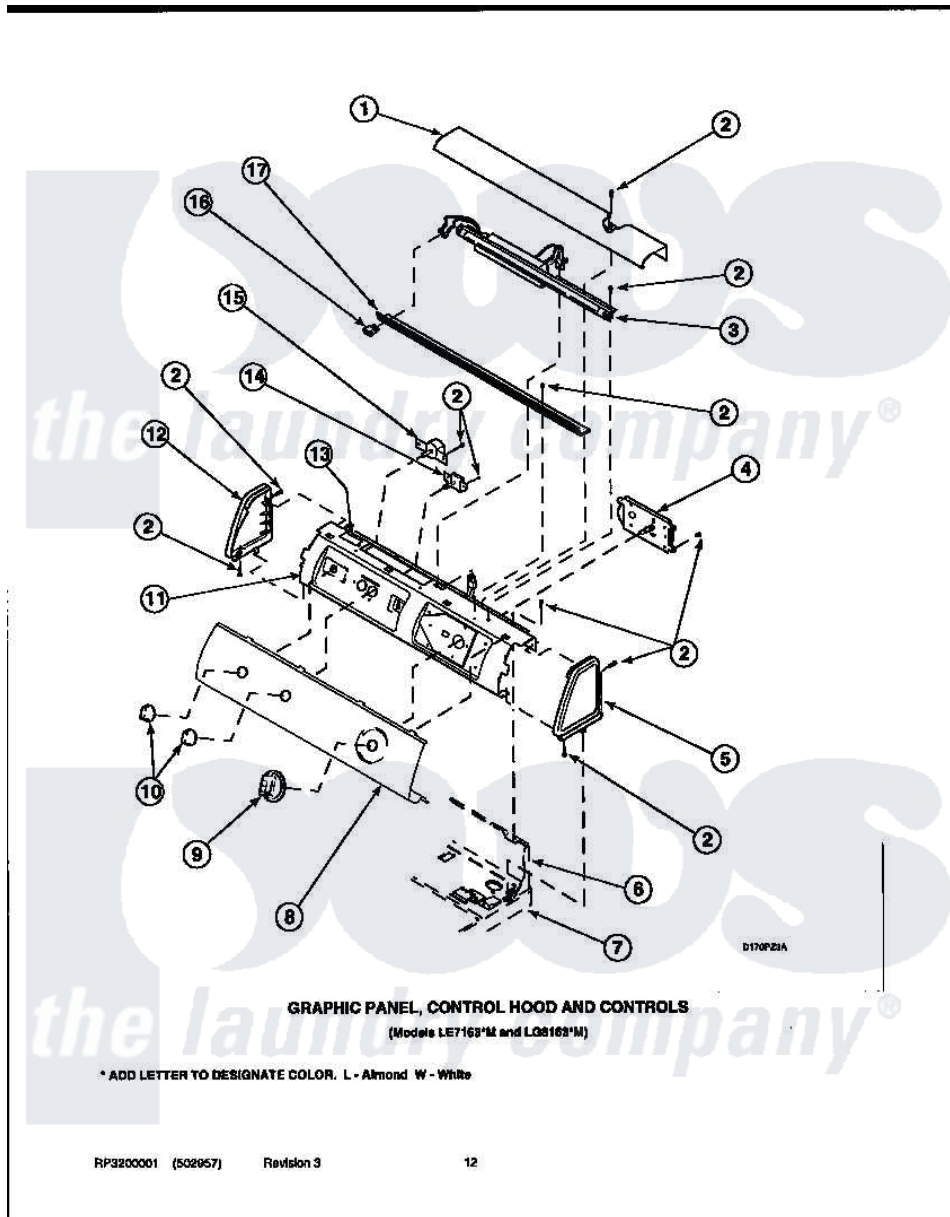

Amana LG8111WB (BOM: PLG8111WB) 08 - GRAPHIC PANEL, CONTROL HOOD AND CONTROLS

Amana Residential Amana LG8111WB (BOM: PLG8111WB) Dryer Parts Parts Diagram 08 - GRAPHIC PANEL, CONTROL HOOD AND CONTROLS
Click on the part number to view part

Item	Original Part Number	Replaced By	Status	Part Description
2	501086	90767		Screw, 8A X 3/8 HeX Washer Head Tapping
6	500343		Not Available	PANEL,BACK(HOME HOOD)
7	500085P		Not Available	(ADD LETTER L-L, W-W TO PART N
11	500300		Not Available	BRACKET,CONTROL SUPPORT-MECH
13	24903		Not Available	STICKER,DISCONNECT POW
14	500823			Signal, Rotary