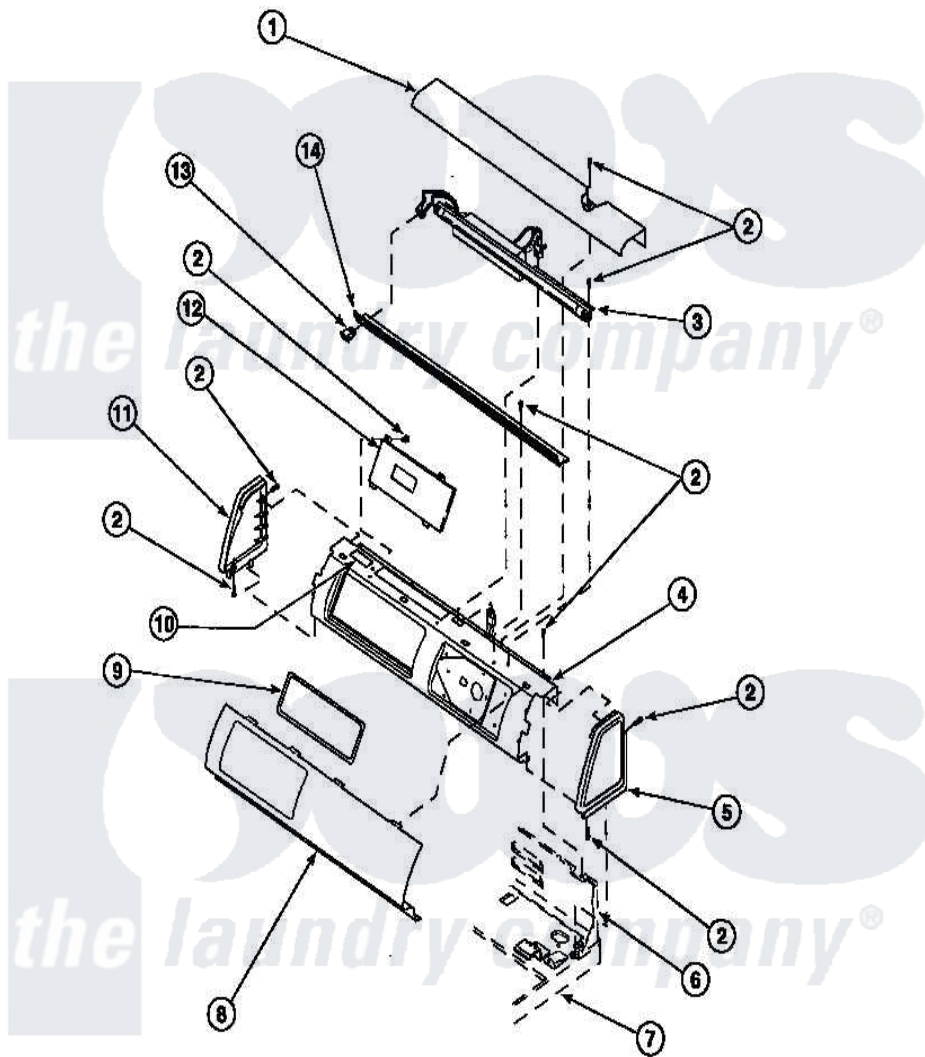

Amana LG8111WB (BOM: PLG8111WB) 09 - GRAPHIC PANEL, CONTROL HOOD AND CONTROLS

Amana [Residential Amana LG8111WB \(BOM: PLG8111WB\) Dryer Parts](#) Parts Diagram 09 - GRAPHIC PANEL, CONTROL HOOD AND CONTROLS
 Click on the part number to view part

Item	Original Part Number	Replaced By	Status	Part Description
2	501086	90767		Screw, 8A X 3/8 HeX Washer Head Tapping
6	500343		Not Available	PANEL,BACK(HOME HOOD)
7	500085P		Not Available	(ADD LETTER L-L, W-W TO PART N
10	24903		Not Available	STICKER,DISCONNECT POW