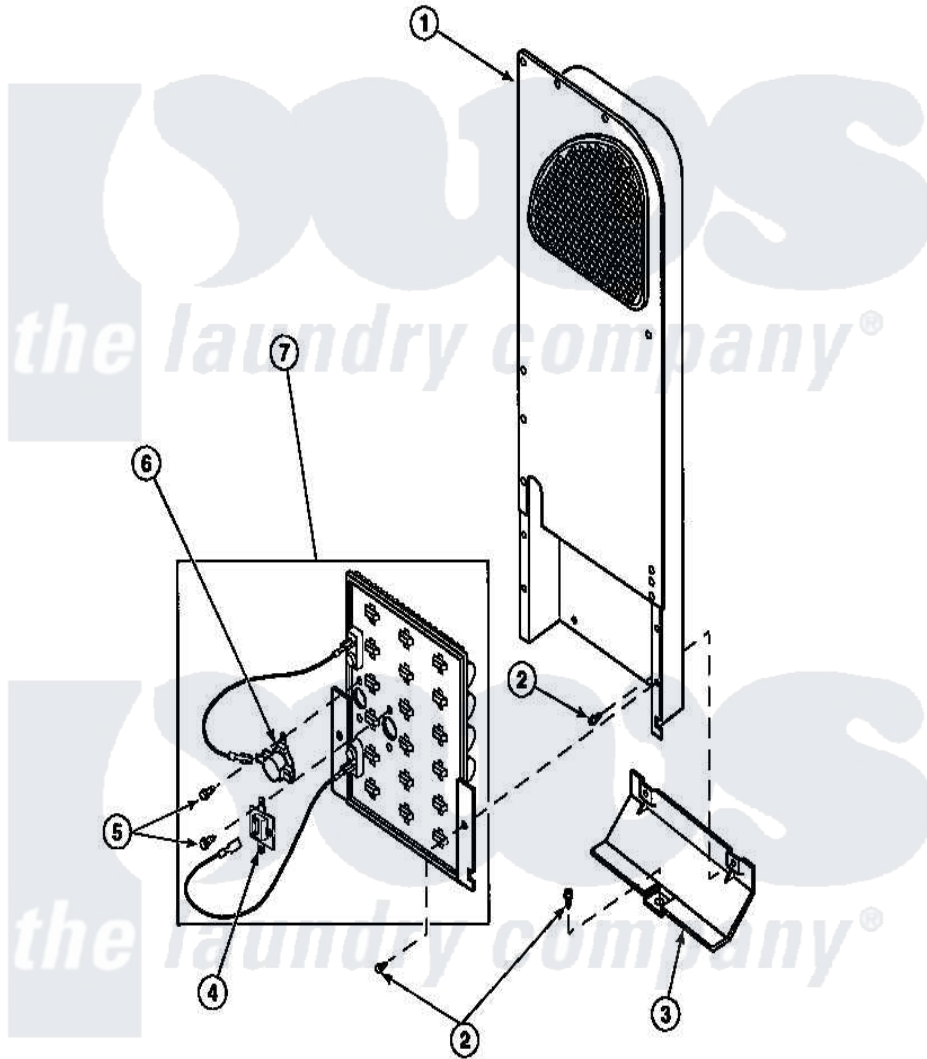

**Amana LG8111WB (BOM: PLG8111WB) 10 - HEATER BOX ASSY
ORIGINALLY ON ELEC DRYER**

Amana [Residential Amana LG8111WB \(BOM: PLG8111WB\) Dryer Parts](#) Parts Diagram 10 - HEATER BOX
ASSY ORIGINALLY ON ELEC DRYER
[Click on the part number to view part](#)

Item	Original Part Number	Replaced By	Status	Part Description
1	500179P	503605		Assembly, Heater Duct
2	501668	503688		Screw, 10B-16 X .34 I
3	60952		Not Available	SHIELD,HEAT DUCT
5	23222	3177991		Screw