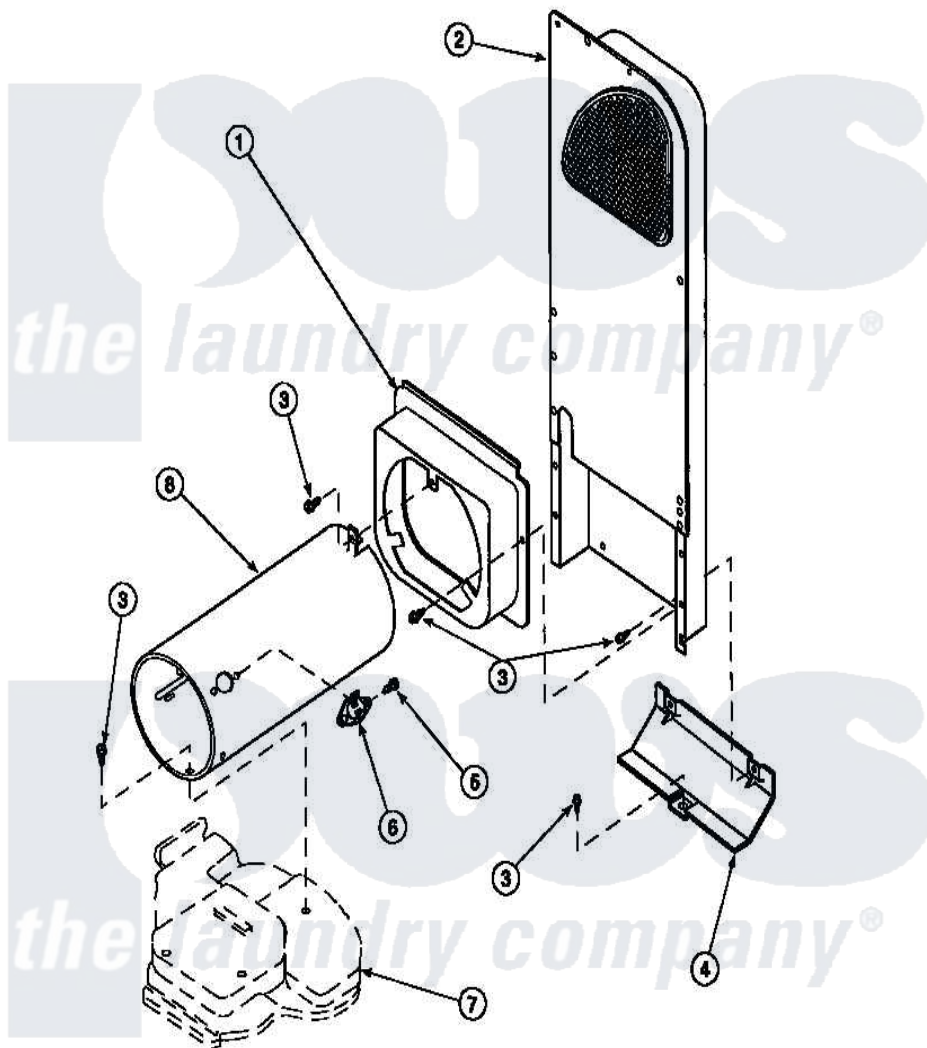

**Amana LG8111WB (BOM: PLG8111WB) 11 - HEATER BOX ASSY
ORIGINALLY ON GAS DRYER**

Amana [Residential Amana LG8111WB \(BOM: PLG8111WB\) Dryer Parts](#) Parts Diagram 11 - HEATER BOX
ASSY ORIGINALLY ON GAS DRYER
[Click on the part number to view part](#)

Item	Original Part Number	Replaced By	Status	Part Description
1	500122	510101		Shroud Heat Duct
2	500179P	503605		Assembly, Heater Duct
3	501668	503688		Screw, 10B-16 X .34 I
4	60952		Not Available	SHIELD,HEAT DUCT
5	51782		Not Available	SCREW, 6B-20X5/16
6	Y61886			Thermostat, Limit-Blk
7	500070			Base, Dryer
8	61974		Not Available	BURNER HOUSING