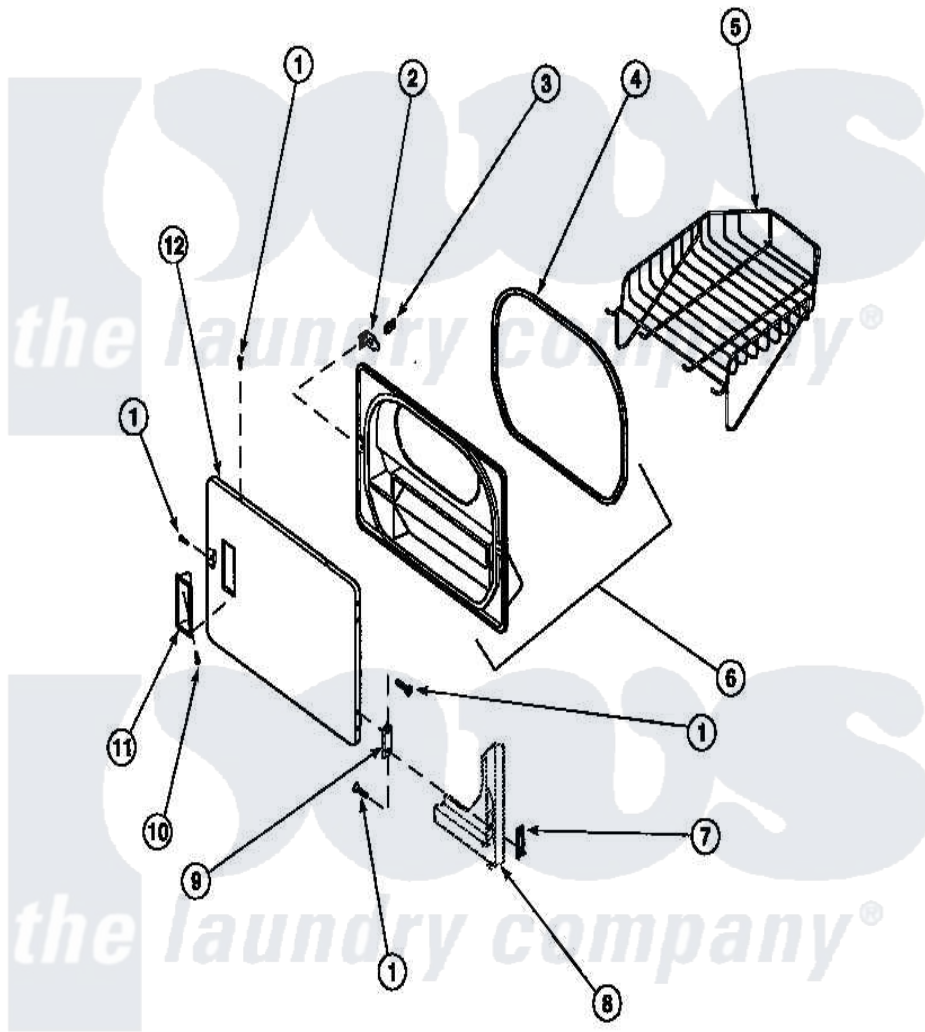

Amana LG8111WB (BOM: PLG8111WB) 13 - LOADING DOOR WITH DRYING RACK

Amana Residential Amana LG8111WB (BOM: PLG8111WB) Dryer Parts Parts Diagram 13 - LOADING DOOR WITH DRYING RACK

Click on the part number to view part

Item	Original Part Number	Replaced By	Status	Part Description
1	500226			Screw, 8b-16 x 5/8 Tap
2	500223	40116201		Bracket, Door Strike
3	500039	510181		Strike Doormetal
4	500200		Not Available	SEAL,DOOR
5	501295P		Not Available	RACK, DRYING
6	500199		Not Available	ASSY,LINER & SEAL
7	500236			Clip, Door Hinge Mount
9	500041	Y503676		Hinge, Door And Top
10	500297	8281236		Screw
11	500042		Not Available	DOOR PULL