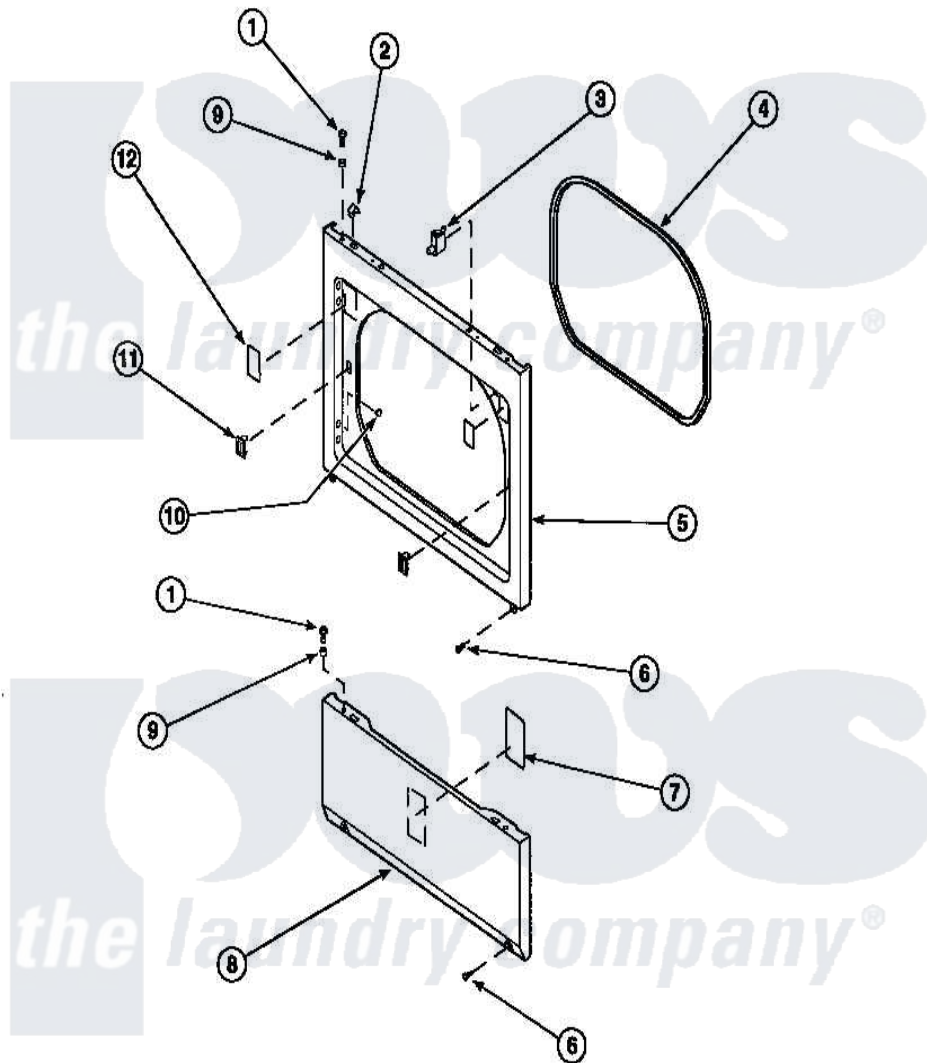

Amana LG8111WB (BOM: PLG8111WB) 14 - LOWER ACCESS PANEL, FRONT PANEL AND SEAL

Amana Residential Amana LG8111WB (BOM: PLG8111WB) Dryer Parts Parts Diagram 14 - LOWER ACCESS PANEL, FRONT PANEL AND SEAL
 Click on the part number to view part

| Item | Original Part Number | Replaced By | Status | Part Description |
|------|------------------------|---------------------------|---------------|-----------------------------|
| 1 | 32671 | Y014874 | | Screw, Idler Arm And Sleeve |
| 2 | 56080 | 22001650 | | Fastener, Spring |
| 3 | Y62872 | W10169313 | | Switch-Dor |
| 4 | 500034 | | | Seal, Front Panel |
| 6 | 33562 | 27001200 | | Screw |
| 7 | 500670 | | Not Available | STICKER NG OR MIXED GA |
| 9 | 56079 | 505187 | | Locator, Panel |
| 10 | 500227 | 505295 | | Screw, No.8ab-16 x 3/4 PH |
| 11 | 54660 | LA-1003 | | Door Catch Kit |
| 12 | 500281 | | Not Available | STICKER |